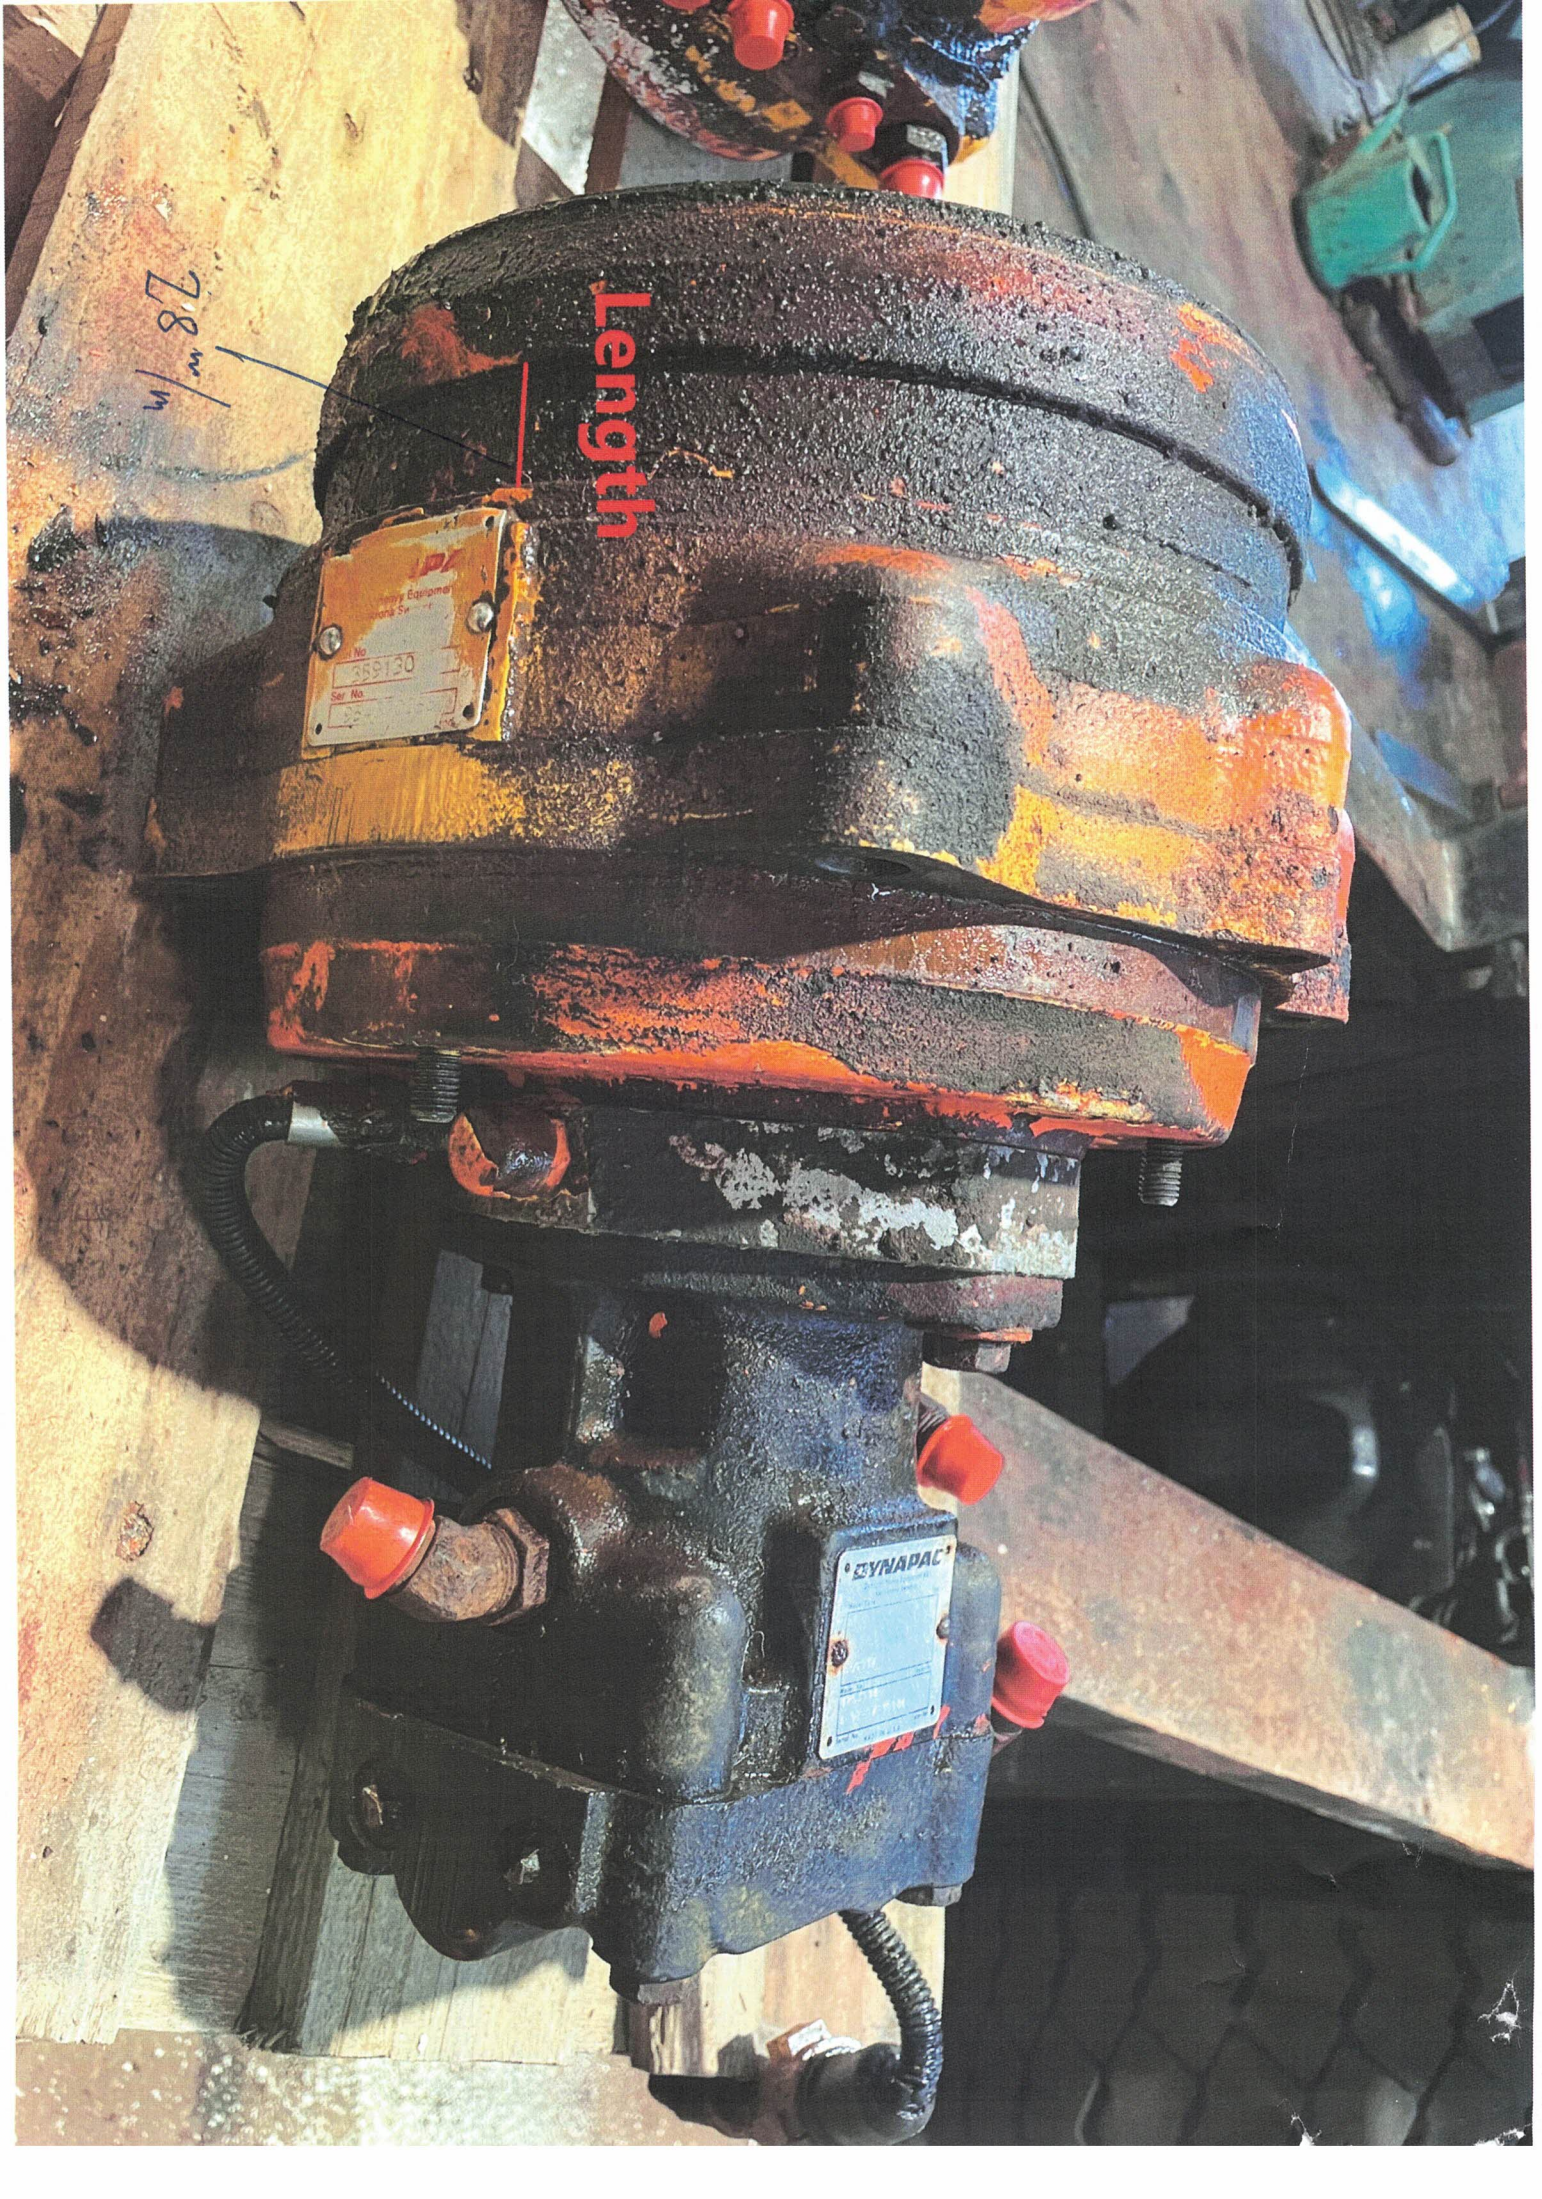

D3

98 mm

D1
240 mm

D2

160 mm

Length

Heavy Equipment
No. 359130
Ser No.

DYNAPAC
www.dynapac.com