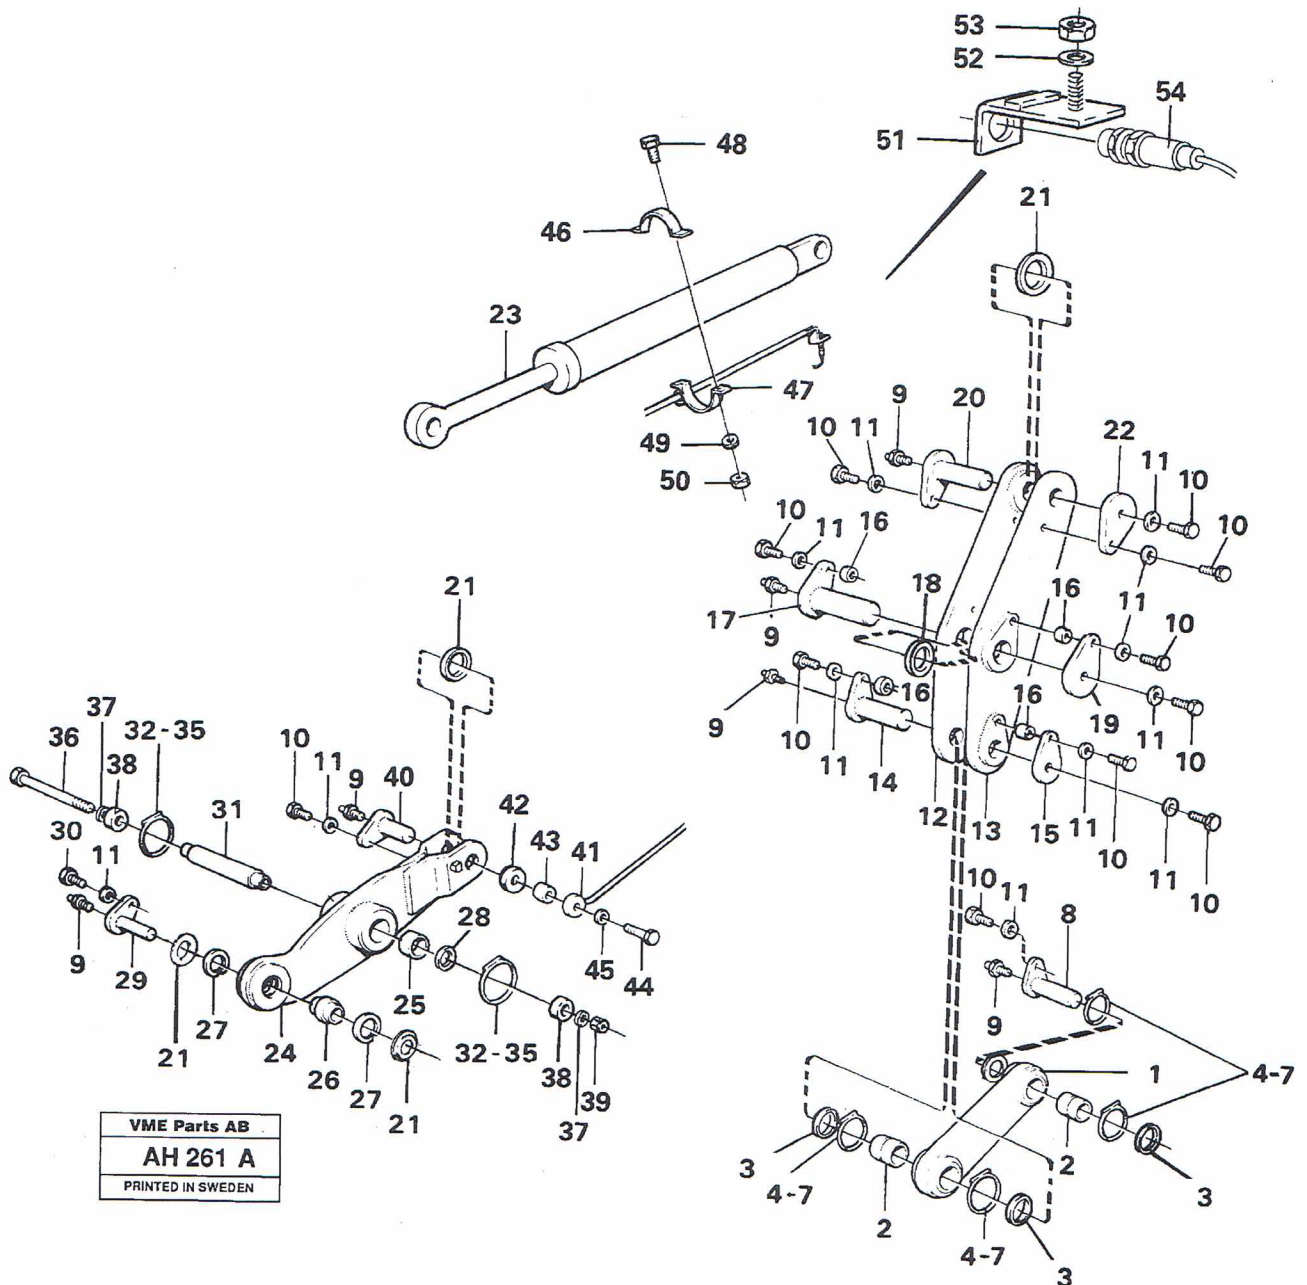

Construction Equipment

Date: 07-06-2021	Image id: AH261A	Catalogue: 97711	Model: L90B
Brand: Volvo BM	Serial: 11100-13000, 61101-61900	Group/Section: 945/100	Title: Links with fitting parts

Pos	Part	Q1	Q2	Q3	Q4	Q5	PS	Kit	Description	Option(s)	Remark
1	VOE4974179	2							Link		
2	VOE4974176	4							•Bushing		
3	VOE11005013	8							Scraper		(VOE4824535)
4	VOE4824482	8							O-ring		
5	VOE955259	8							Hexagon screw		