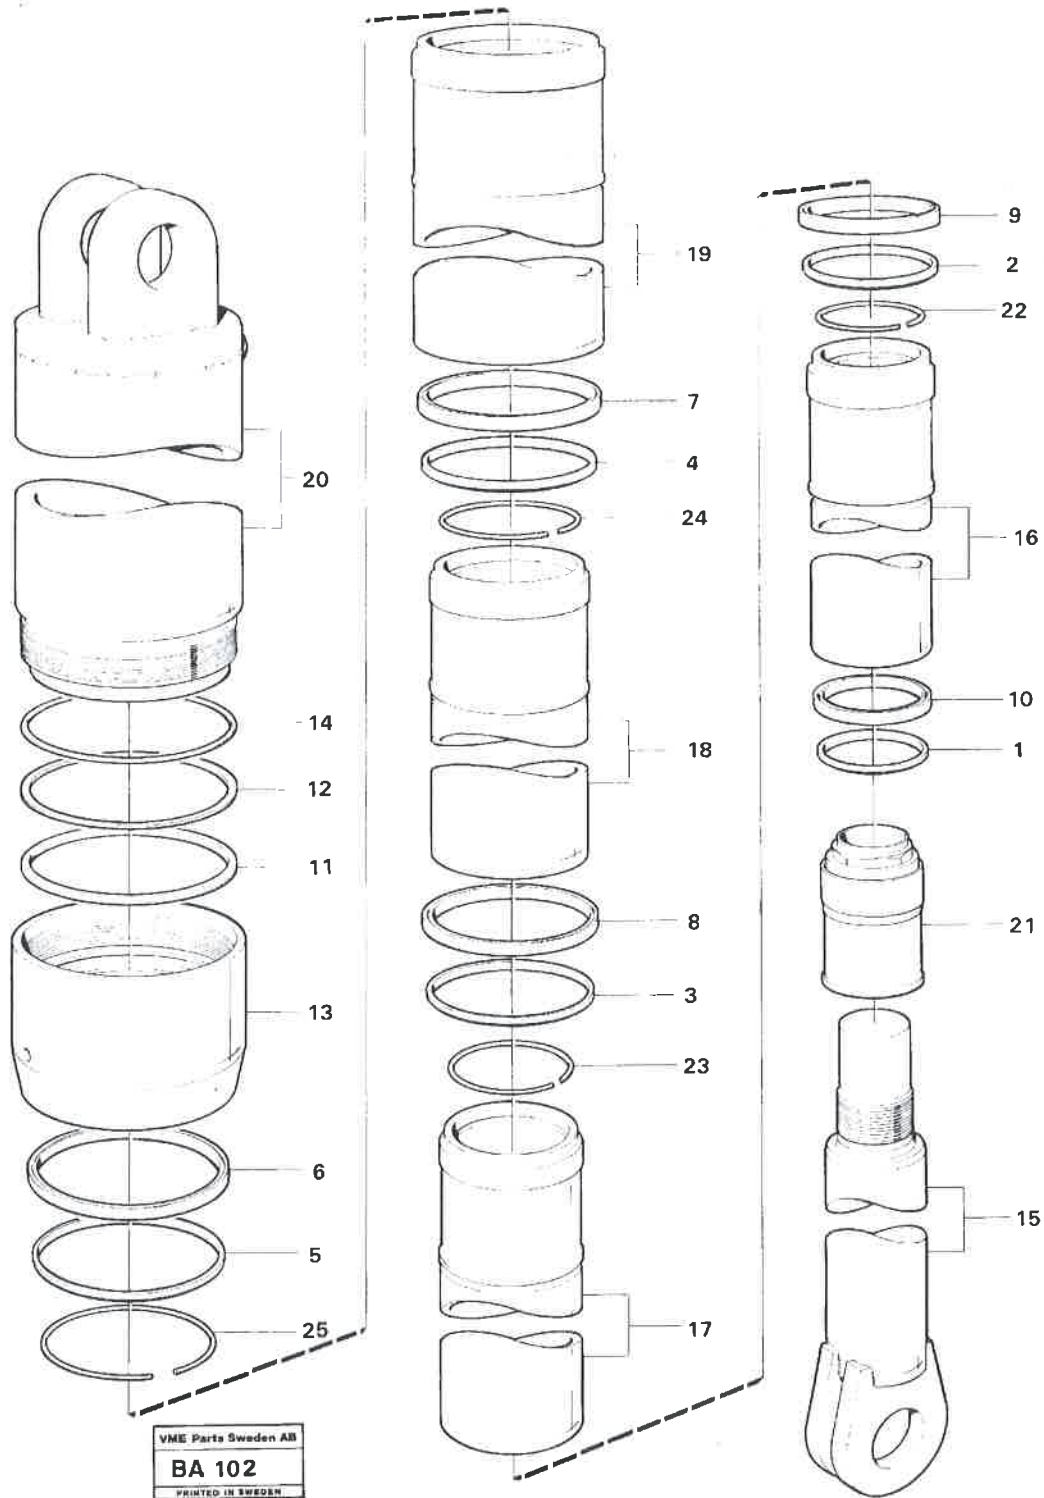

### Construction Equipment

Date: <b>02-07-2019</b>	Image id: <b>BA102</b>	Catalogue: <b>97597</b>	Model: <b>A20</b>
Brand: <b>Volvo BM</b>	Serial: <b>1001-3000</b>	Group/Section: <b>91/500</b>	Title: <b>Tipping cylinder Ser No 2080 -</b>

Pos	Part	Q1	Q2	Q3	Q4	Q5	PS	Kit	Description	Option(s)	Remark
	VOE11061382	1							Hoist Cylinder		

No 20948

1	VOE4941341	1						K	•Scraper		
2	VOE4941342	1						K	•Scraper		
3	VOE4941343	1						K	•Scraper		
4	VOE4941344	1						K	•Scraper		
5	VOE4941345	1						K	•Scraper		
6	VOE4941328	1						K	•Sealing ring		
7	VOE4941327	1						K	•Sealing ring		
8	VOE4941326	1						K	•Sealing ring		
9	VOE4941325	1						K	•Sealing ring		
10	VOE4941324	1						K	•Sealing ring		
11	VOE6212961	1						K	•O-ring		
12	VOE6644144	1						K	•Back-up ring		
13	VOE11993094	1						OP	•Cylinder head		
	VOE11996118	1							••Bearing bushing		
14	VOE11993095	1						K	•O-ring		
15	VOE11993404	1							•Piston rod		
16	VOE11993405	1							•Intermediate tube		
	VOE11996119	1							••Bearing bushing		
17	VOE11993406	1						OP	•Intermediate tube		
	VOE4823126	1							••Guide		
18	VOE11993407	1						OP	•Intermediate tube		
	VOE4823127	1							••Guide		
19	VOE11993408	1						OP	•Intermediate tube		
	VOE11996120	1							••Bearing bushing		
20	VOE11993409	1						OP	•Cylinder tube		
21	VOE11993410	1							•Piston		
22	VOE6640887	1							•Lock ring		
23	VOE6640886	1							•Lock ring		
24	VOE6640885	1							•Lock ring		
25	VOE6644148	1							•Lock ring		
	VOE11993411	1							Gasket kit		