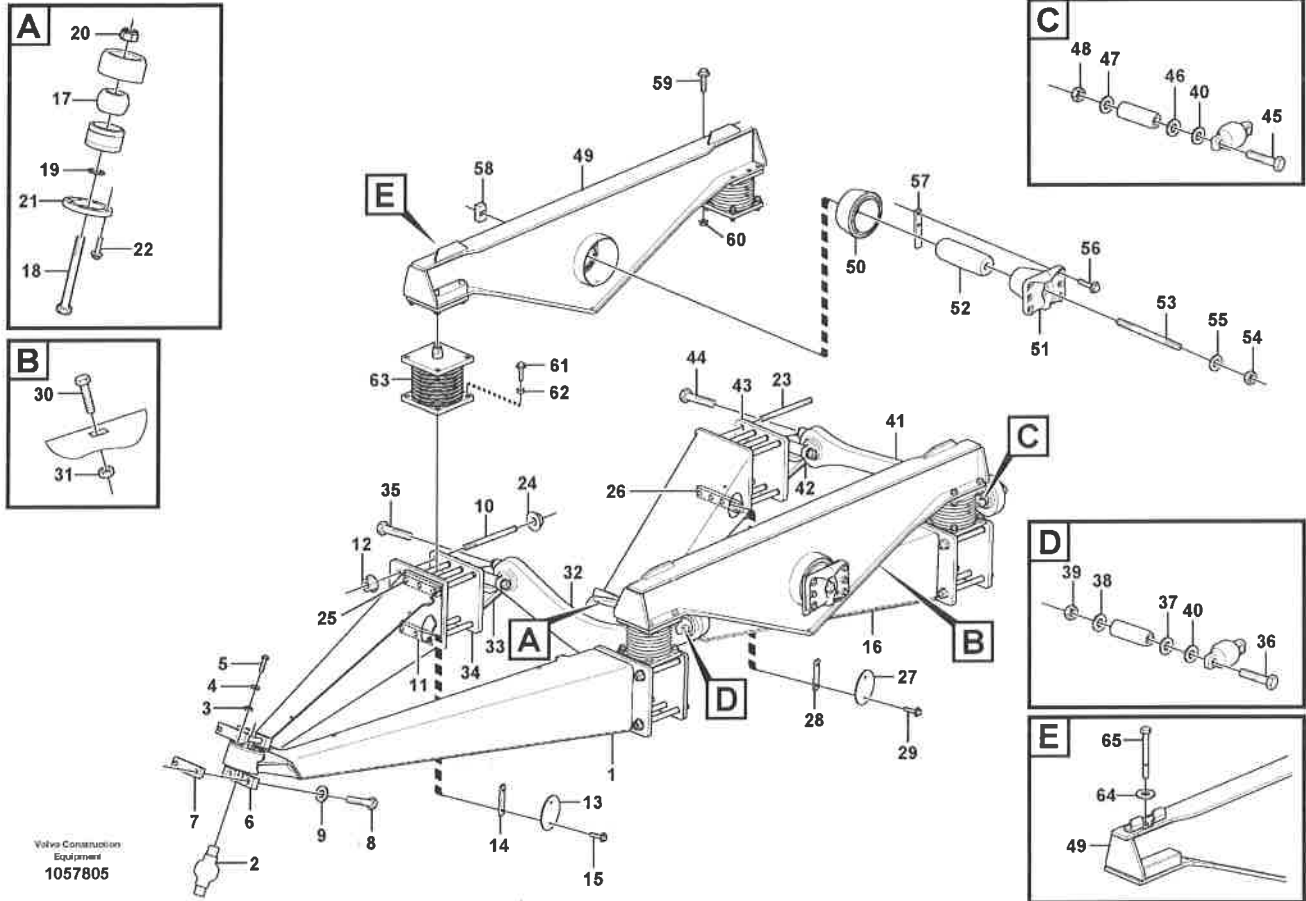

Construction Equipment

Date: 21-10-2019	Image id: 1057805	Catalogue: 20587	Model: A35F (37142)
Brand: Volvo	Serial: 10001-, 50001-	Group/Section: 756/100	Title: Bogie

Section option	Kit	Option description
VOE37142		Articulated hauler A35F 6X6

Pos	Part	Q1	Q2	Q3	Q4	Q5	PS	Kit	Description	Option(s)	Remark
1	VOE11196597	1							Stay		
2	VOE11060946	1							•Rubber element		S/N -10061
3	VOE11056261	1							•Washer		
4	VOE941908	10							•Spring washer		
5	VOE970880	10							•Hexagon screw		
6	VOE11050288	2							Cap		
7	VOE11118078	2							Mounting rail		
8	VOE13955419	4							Screw		
9	VOE930853	4							Washer		
10	VOE11049713	16							Stud		
11	VOE15099644	4							Mounting rail		
12	VOE927989	20							Flange nut		