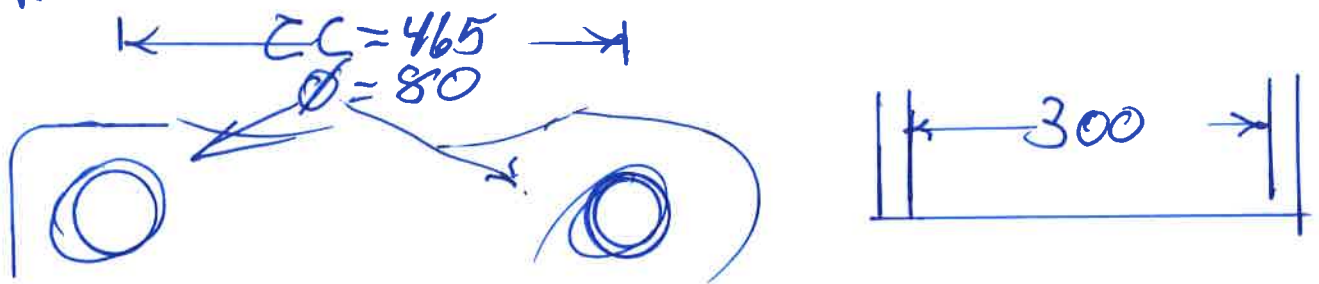

Mech. Quick Hitch from Case M88 no 0130334
Type BECO 405 MEK

€ 1000