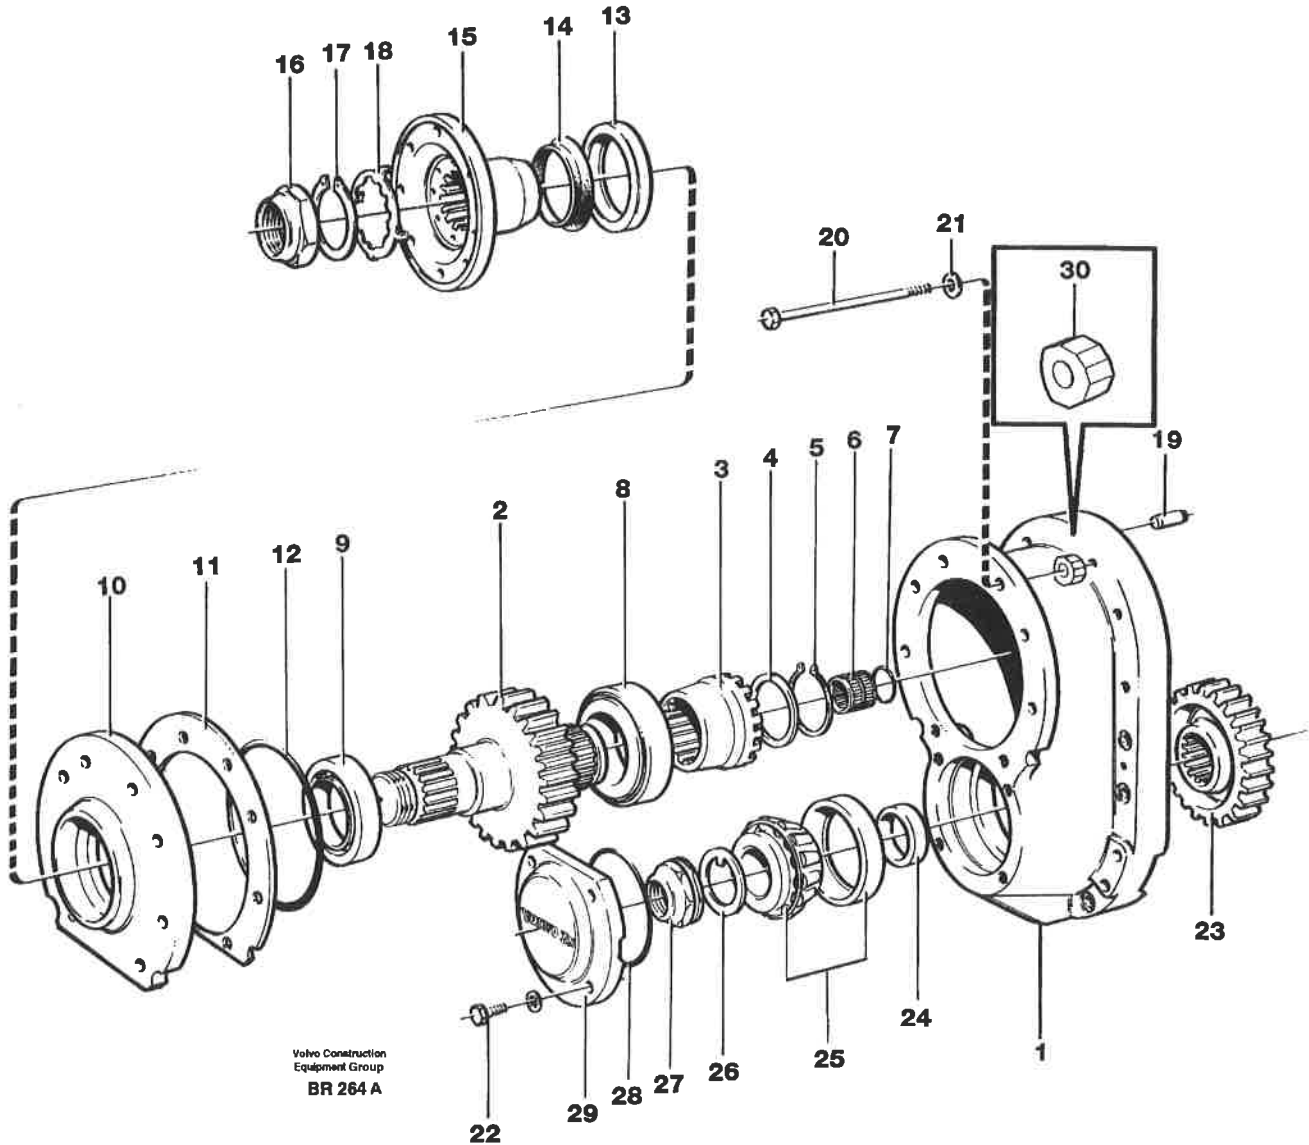

Construction Equipment

Date: 05-12-2018	Image id: BR264A	Catalogue: 97795	Model: A40
Brand: Volvo	Serial: 1201-10000, 60101-70000	Group/Section: 463/150	Title: Final drive AHW71D PROD NO 23747

Section option	Kit	Option description
VOE23747		Driving Axle PROD NO 23747, AHW71D

Pos	Part	Q1	Q2	Q3	Q4	Q5	PS	Kit	Description	Option(s)	Remark
	VOE11035729	1						X	Differential carrier	X	
		1							•Final Drive		See ref 463/200
1	VOE4870431	1							•Gear housing		
2	VOE4870425	1							•Gear		
3	VOE1522353	1							•Companion flange		
4	VOE1522355	1							•Washer		