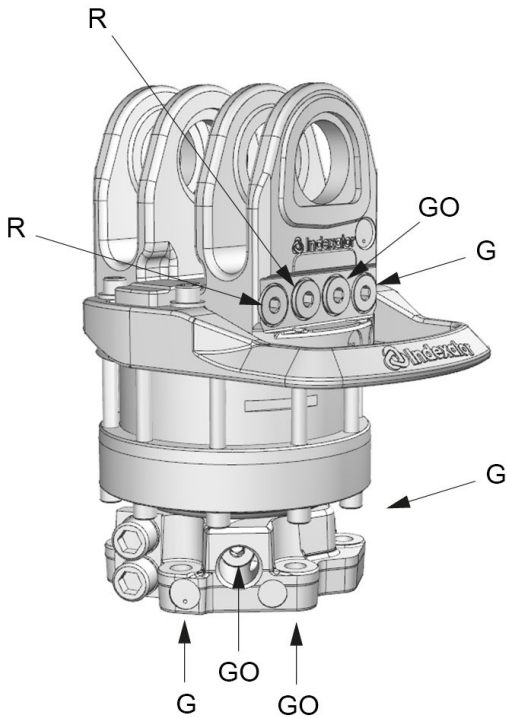

G 121

Part No.: 7212075

Upper connection	Lower connection
G 1/2	G 1/2

A: MPB1	B: MPB	C: Ø173 mm	D: Ø17 mm	F: 30 mm	H: 333 mm	K: 42 mm	L: Ø229 mm	M: 202 mm
------------	-----------	---------------	--------------	-------------	--------------	-------------	---------------	--------------

 57.1 kg	 360°	 Max 100 kN	 Max 50 kN	 2200 Nm	 Max 25 l/min	 Max 25 MPa	 Max 25 MPa	 Max 25 MPa
--	---	--	---	--	---	--	--	--

Adapter sets are available for alternative connections.

We reserve the right to make product changes. For further technical information relating to integration and hydraulic connections, please contact rotator@indexator.com