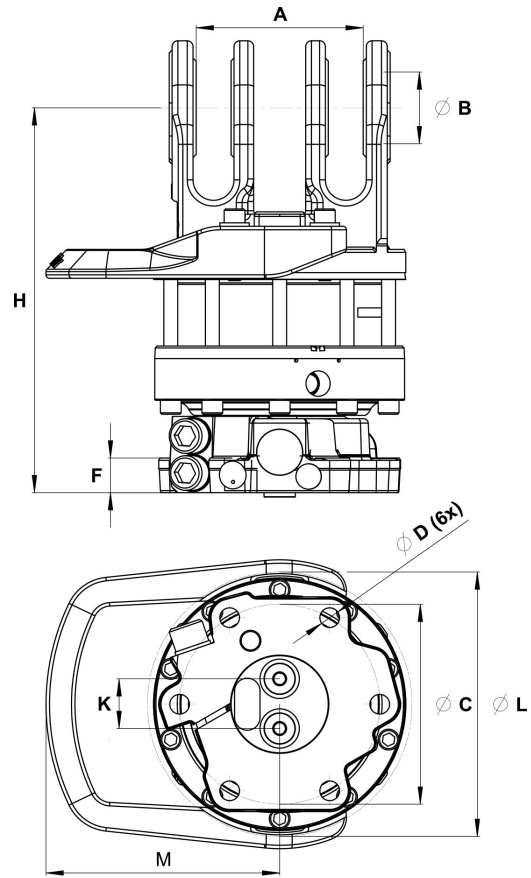

G 121

Part No.: 7212075

Upper connection	Lower connection
G 1/2	G 1/2

A: MPB1	B: MPB	C: Ø173 mm	D: Ø17 mm	F: 30 mm	H: 333 mm	K: 42 mm	L: Ø229 mm	M: 202 mm
------------	-----------	---------------	--------------	-------------	--------------	-------------	---------------	--------------

 57.1 kg	 360°	 Max 100 kN	 Max 50 kN	 2200 Nm	 Max 25 l/min	 Max 25 MPa	 Max 25 MPa	 Max 25 MPa
--	---	--	---	--	---	--	--	--

Adapter sets are available for alternative connections.

We reserve the right to make product changes. For further technical information relating to integration and hydraulic connections, please contact rotator@indexator.com