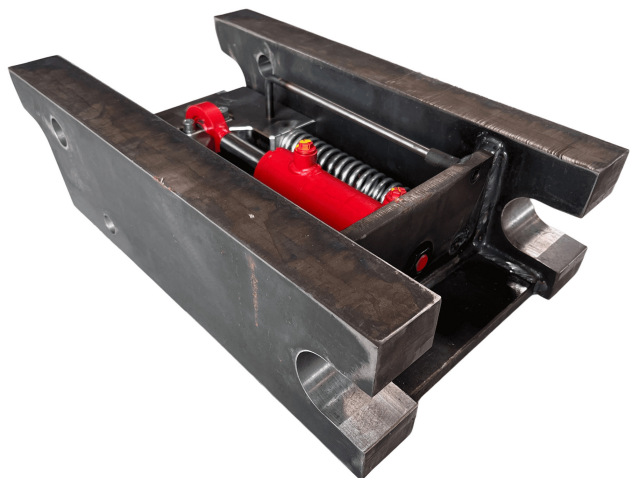

S60 Hydraulisk Base

Varenr.: 15 S60HBASE

Lokation: K12B

Stand: Ny

Type: S30 - S100

Mekanisk/Hydraulisk: Hydraulisk

Galleri