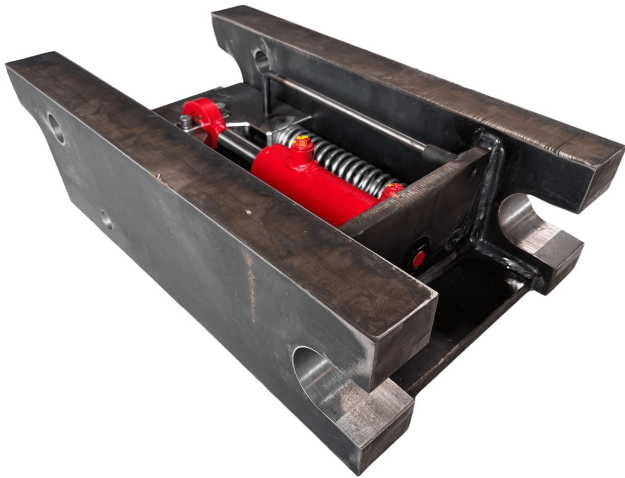

S60 Hydraulisk Base

Varenr.: 15 S60HBASE

Lokation: K12B

Stand: Ny

Type: S30 - S100

Mekanisk/Hydraulisk: Hydraulisk

Galleri