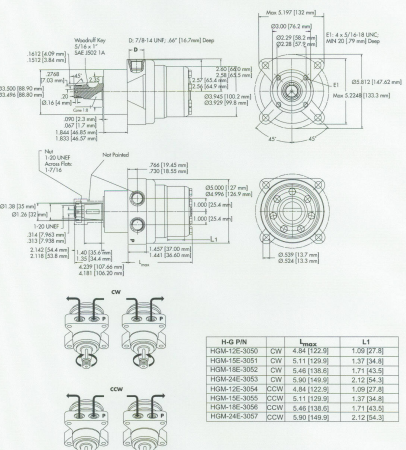

HGM-E REFERENCE DIMENSIONS