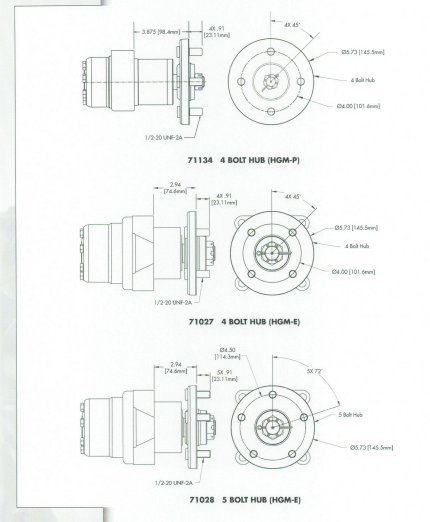

HGM MOTOR OVERVIEW

Code numbers and weight

Motor Series Configuration
1250E 7172

Technical data

Type	Max. inlet pressure psi [bar]	Micro. without pressure
HGM - E Series	cont. 2901 [200]	2901 [200]
HGM - P Series	cont. 2901 [200]	2901 [200]

HGM-E MOTOR HUB REFERENCE DIMENSIONS