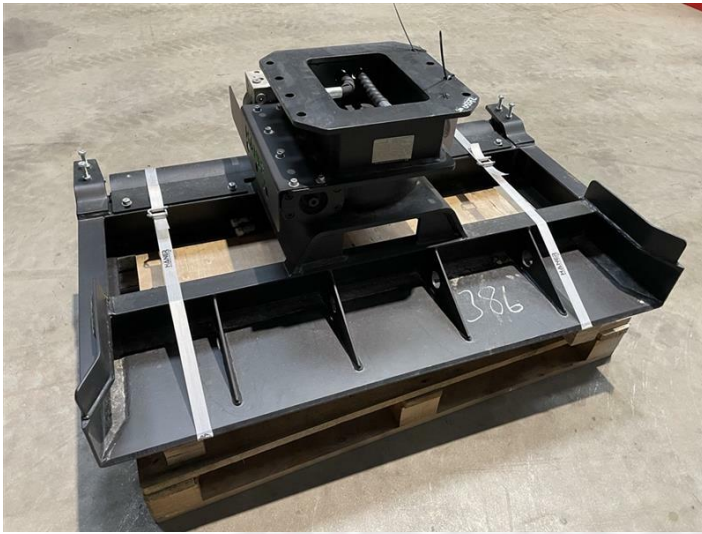

Grading beam fab. HANER 360 dg. - 1200 mm

PRODUCT NO.: 27090

Serial no.: 05372

Condition: Unused

Brand: HANER

Description

With edge and roller.

Gallery