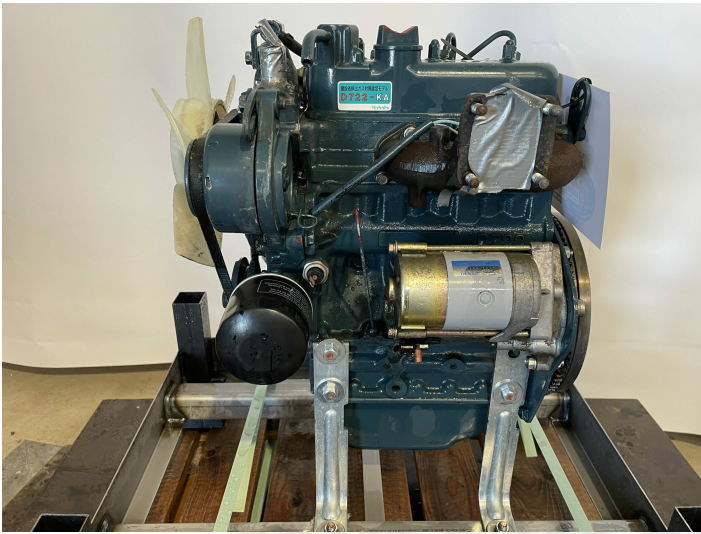

# Kubota D722 engine

---

**PRODUCT NO.:** 26479

**Location:** 10B

**Condition:** Used

**Brand:** Kubota

**Engine Type:** Diesel

## Description

Running, but has under compression