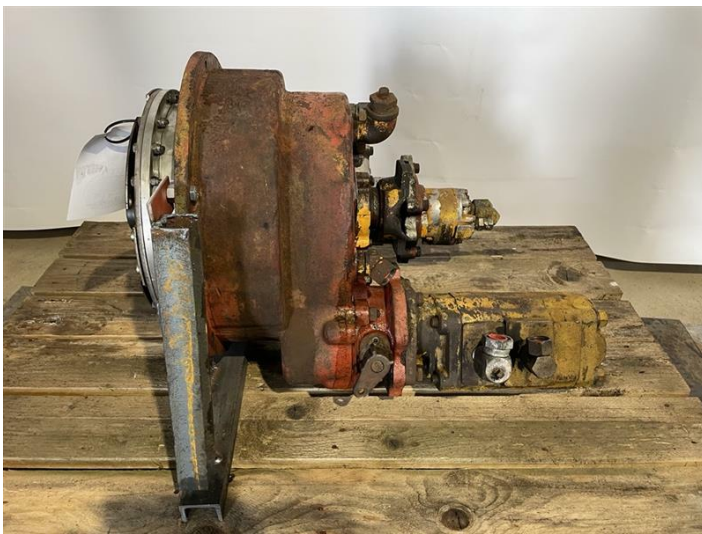

# Converter model Funk F20E11 with different pumps.

---

**PRODUCT NO.:** 26925

**Serial no.:** 2331

**Condition:** Used

**Brand:** Funk

## Description

Spec. no. 7295