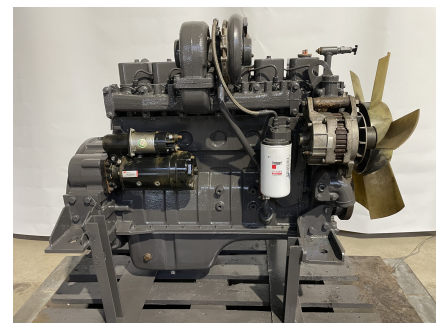

Cummins 6BT5.9C engine

PRODUCT NO.: 26373

Location: 10A

Condition: Used

Horsepower: 137 hp

RPM: 2000

Length: 1200 mm

Width: 800 mm

Height: 1150 mm

Weight: 493 kg

Brand: Cummins

kW: 102,16

Engine Type: Diesel

Description

CPL 0938 - Serie 402 - 359-5.9 4 - 6,5 Bar oil pressure

Gallery

Engine	C.I./D./L.	Series	CPL	Engine Serial No.
359	5.9	402	0938	19950517
Inc.				Cust. Spec. M#200-C57A
Timing-TDC	1.50	MM		Rated HP 137 at 2000 R
Valve lash cold	0.010	Int. 0.020	Ext.	Fuel rate at rated HP 69mm 9 stroke
Firing Order	1	5	3 6 2 4	Model Name 6BT5.9-C
Low Idle RPM	1000	E.C.S.		