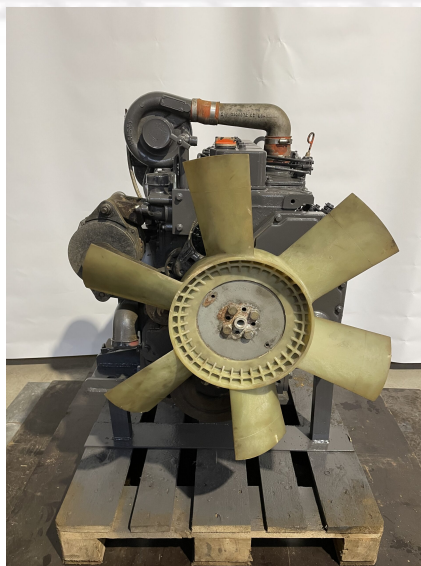

Cummins 6BT5.9C engine

PRODUCT NO.: 26373

Location: 10A

Condition: Used

Horsepower: 137 hp

RPM: 2000

Length: 1200 mm

Width: 800 mm

Height: 1150 mm

Weight: 493 kg

Brand: Cummins

kW: 102,16

Engine Type: Diesel

Description

CPL 0938 - Serie 402 - 359-5.9 4 - 6,5 Bar oil pressure

Gallery

Engine	C.I./D./L.	Series	CPL	Engine Serial No.
359	5.9	402	0938	19950517
Inc.				Cust. Spec. M#200-C57A
Timing-TDC	1.50	MM		Rated HP 137 at 2000 R
Valve lash cold	0.010	Int. 0.020	Ext.	Fuel rate at rated HP 69mm 9 stroke
Firing Order	1	5	3 6 2 4	Model Name 6BT5.9-C
Low Idle RPM	1000	E.C.S.		