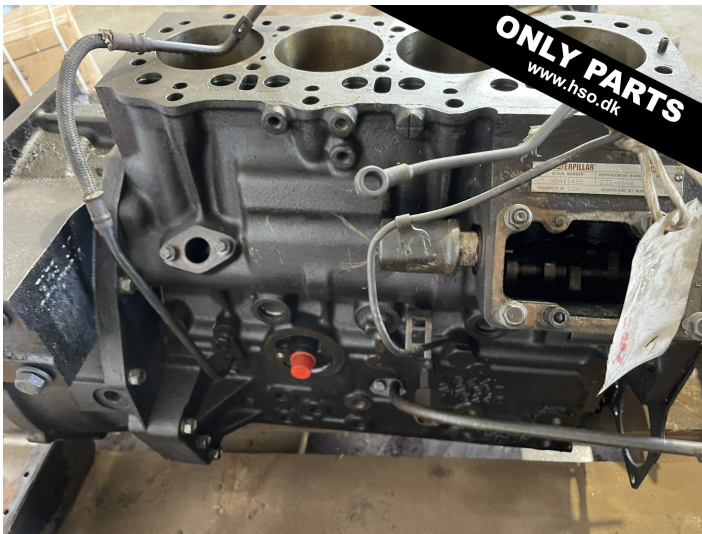

Cat 3024C engine - for parts or rebuilt.

PRODUCT NO.: 26411

Serial no.: GGA11486

Location: 8A

Condition: Used

Brand: Cat

Engine Type: Diesel

Description

Arr. no. 233-6648. Ex. Cat 247B skid steer loader. Block and crankshaft OK.

Gallery