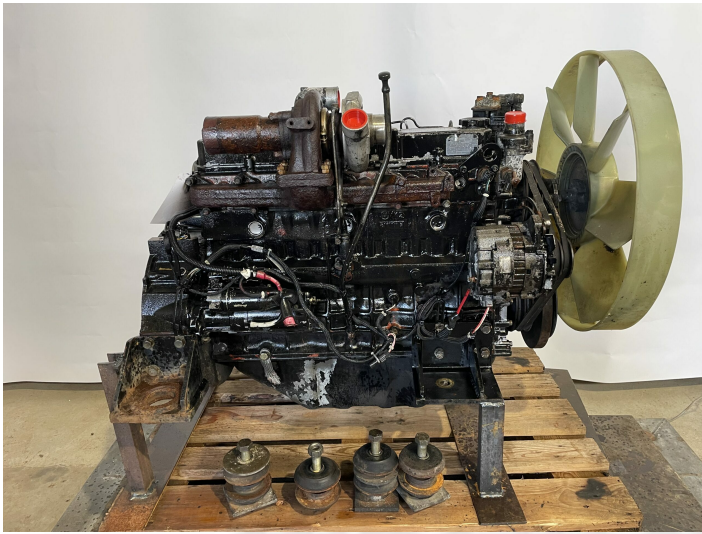

Mitsubishi S60S-DT engine

PRODUCT NO.: 26378

Serial no.: Family 5MVXL05.0DDD

Location: 7A

Condition: Used

Horsepower: 114 hp

RPM: 2100

Brand: Mitsubishi

kW: 85,01

Hours: 8600

Engine Type: Diesel

Description

ex. Hyundai R160LC-7 wheel loader. Tested OK. Good running.

Gallery