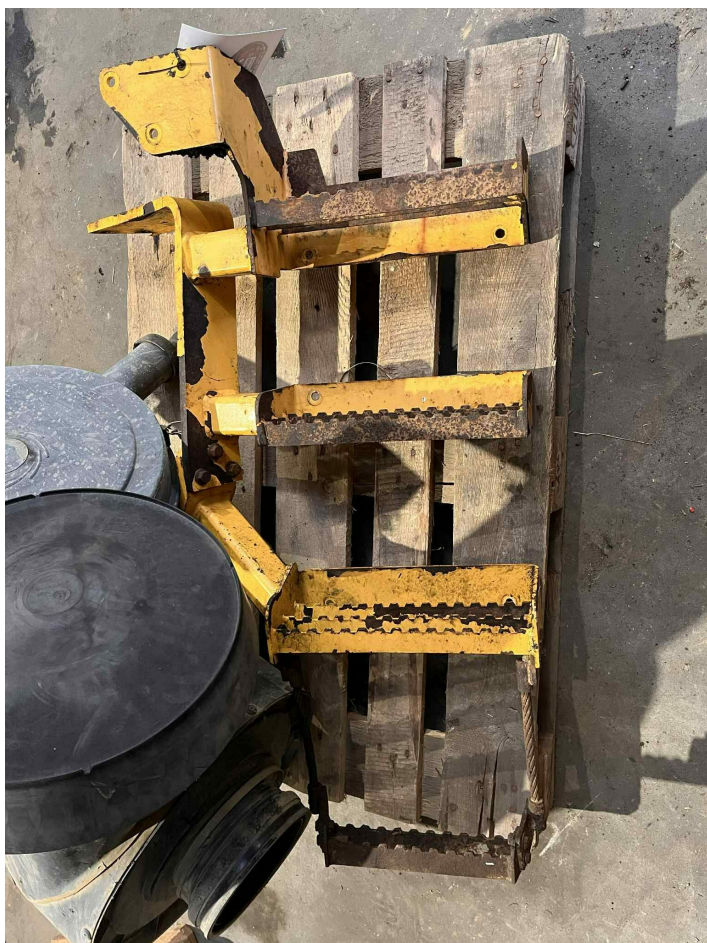

Ladder for Volvo Articulated Hauler | Suitable for A35E & A40E

PRODUCT NO.: 26184

Location: 12B

Condition: Used

Brand: Volvo

Machine: Articulated Hauler

Description

Ex. Volvo A40E V11801 Volvo OE Reference 11197009, 11197000 & 11064683 Suitable for following Volvo Machines: **Volvo Articulated Hauler**
A40E Volvo & A35E Volvo.