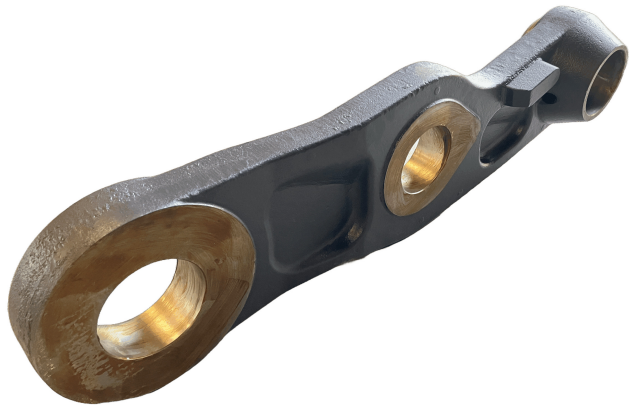

Link for Volvo Wheel Loader | Suitable for L220D/E/F/G/H

PRODUCT NO.: 11177242

Condition: New

Brand: Volvo

Machine: Wheel Loader

Description

Link Arm for the left side. Volvo OE Reference 11177242 Suitable for following Volvo Machines: **Volvo Wheel Loader** L220D Volvo, L220E Volvo, L220F Volvo, L220G Volvo, L220H Volvo.