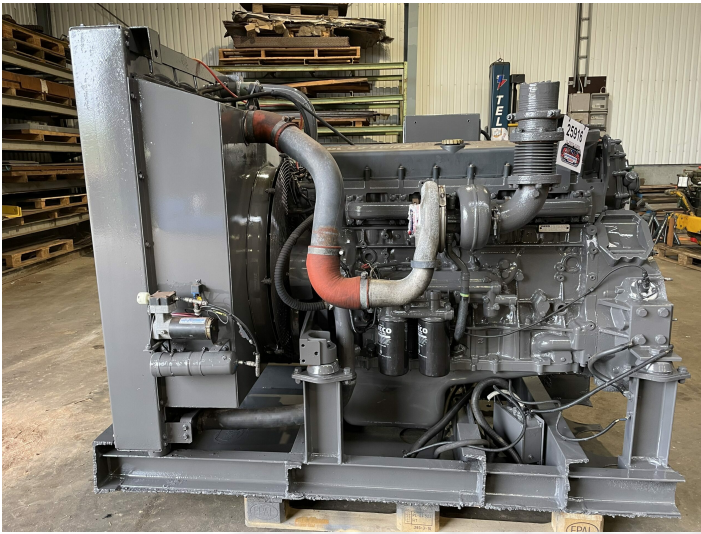

# Iveco F3AE9687A Engine

**PRODUCT NO.:** 25916

**Serial no.:** E001-140093

**Location:** 6B

**Condition:** Used

**Horsepower:** 425 hp

**RPM:** 2100

**Brand:** IVECO

**kW:** 316,92

## Description

Iveco 10.3L Engine with Family kode 9VEXL10.3TR3 & in good running condition.