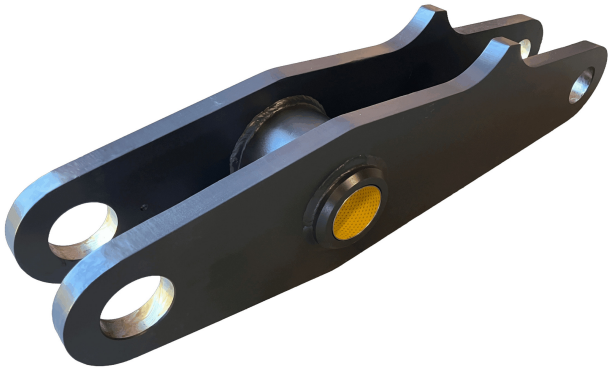

# Link for Volvo Wheel Loader | Suitable for L60E/F/G/H

---

**PRODUCT NO.:** 11176427

**Location:** P10B

**Condition:** New

**Weight:** 145 kg

**Brand:** Volvo

**Machine:** Wheel Loader

## Description

Volvo OE Reference 11176427 Suitable for following Volvo Machines: **Volvo Wheel Loader L60E OR Volvo, L60E Volvo, L60F Volvo, L60G Volvo, L60H Volvo.**