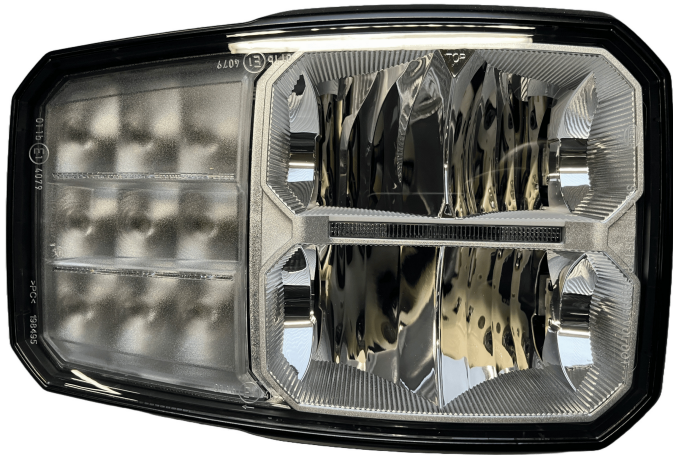

# Volvo Wheel Loader, Headlight LED Right side

---

**PRODUCT NO.:** 17450000

**Condition:** New

**Brand:** Volvo

**Machine:** Wheel Loader

## Description

Suitable for following Volvo Machines: Volvo Wheel Loader L60H Volvo, L70H Volvo, L90H Volvo, L110H Volvo, L120H Volvo, L150H Volvo, L180H HL Volvo, L180H Volvo, L220H Volvo, L250H Volvo.