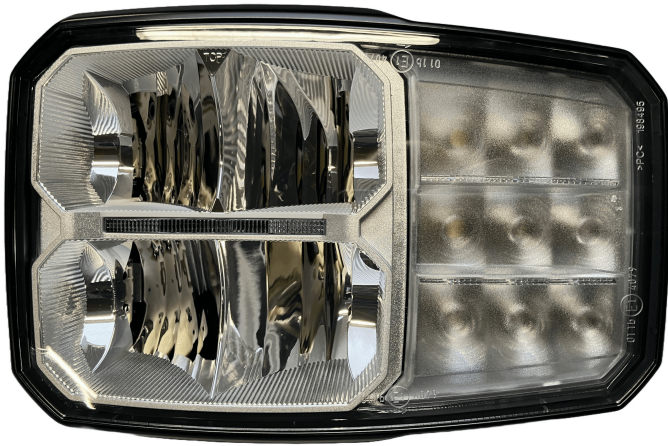

# Volvo Wheel Loader, Headlight LED Left side

---

**PRODUCT NO.:** 17450001

**Condition:** New

**Brand:** Volvo

## Description

Suitable for following Volvo Machines: Volvo Wheel Loader L60H Volvo, L70H Volvo, L90H Volvo, L110H Volvo, L120H Volvo, L150H Volvo, L180H HL Volvo, L180H Volvo, L220H Volvo, L250H Volvo.