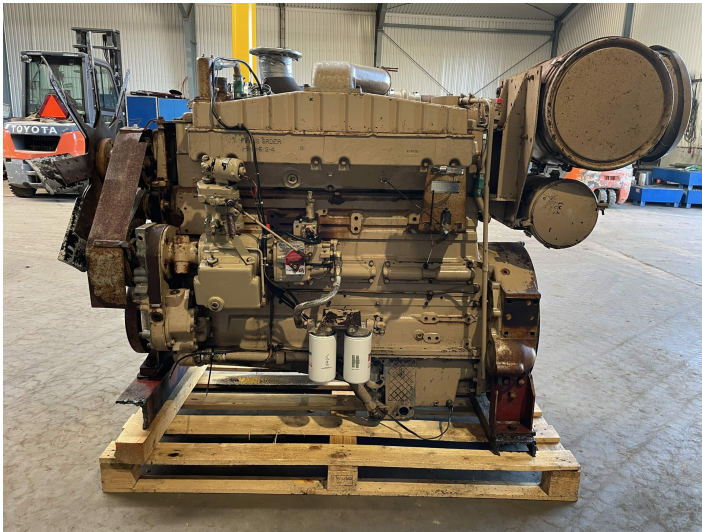

# Cummins NTA855 Bigcam engine

**PRODUCT NO.:** 25447

**Serial no.:** 3022450

**Location:** 17A

**Condition:** Used

**Length:** 2005 mm

**Width:** 900 mm

**Height:** 1550 mm

**Weight:** 1650 kg

**Brand:** Cummins

**Engine Type:** Diesel

## Description

250 - 475 HP. Low hours engine. Good running. Engine spec. 14 ltr.