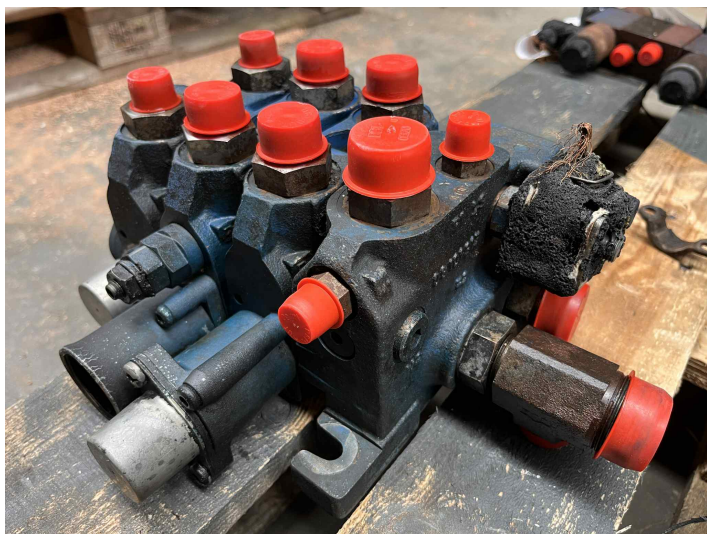

Case 695SR Control Valve

PRODUCT NO.: 25655

Location: 13B

Condition: Used

Brand: Case

Description

Ex. Case 695SR s/n. N6GH05530 (New Holland LB115).

Gallery