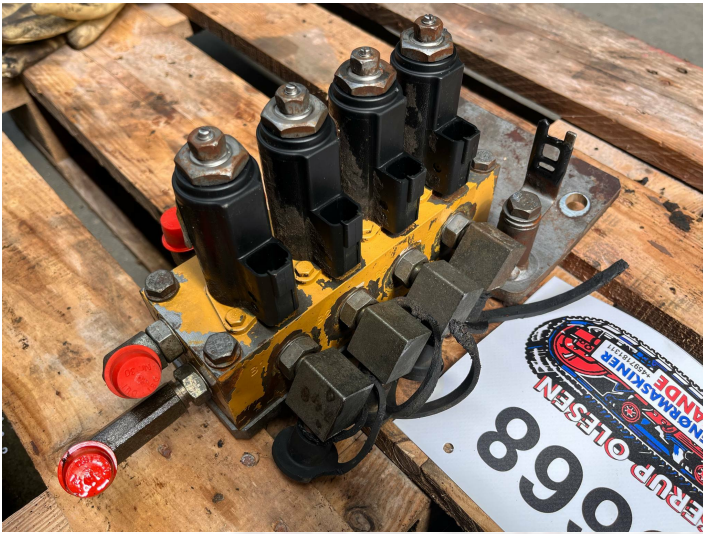

Cat 323D Solenoid Valve GP-SOL

PRODUCT NO.: 25668

Location: 7A

Condition: Used

Brand: Cat

Description

Ex. Cat 323D #CAT0323DJBYM00602. Caterpillar OE reference 259-7429 & 111-9916.

Gallery