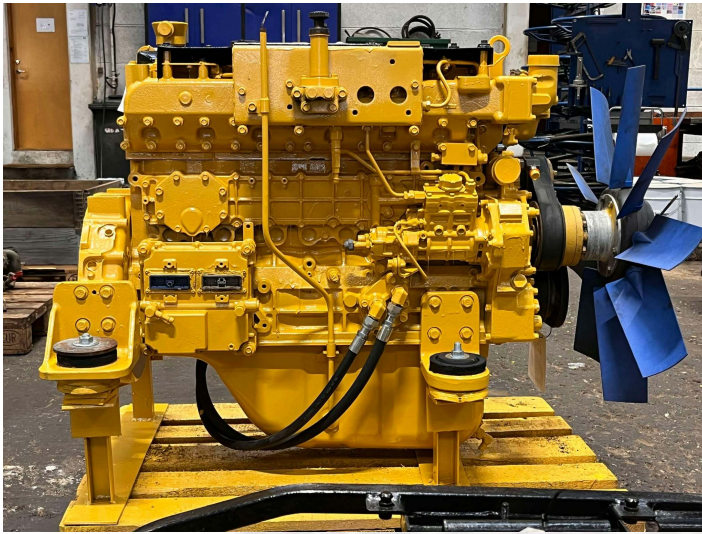

# Cat C6.4 Acert Engine

**PRODUCT NO.:** 25604

**Serial no.:** GDC13237  
**Condition:** Used  
**Horsepower:** 156,90 hp  
**RPM:** 1800  
**Length:** 1250 mm  
**Width:** 900 mm  
**Height:** 1200 mm  
**Weight:** 1100 kg  
**Brand:** Cat  
**kW:** 117  
**Engine Type:** Diesel

## Description

The Engine is from a Cat 323D #CAT0323DJBYM00602 Excavator & runs well.