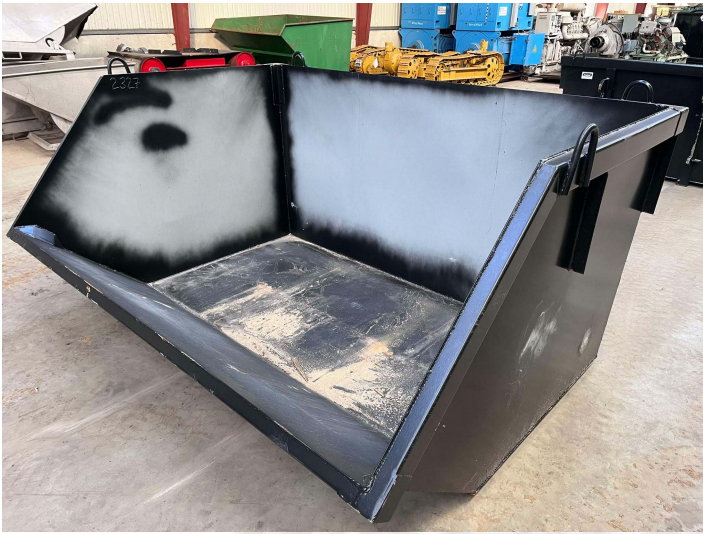

Container Box 5 cbm Volvo BM2 attachment

PRODUCT NO.: 25409

Condition: New

Length: 2600 mm

Width: 1850 mm

Height: 1300 mm

Description

The Container Box has lifting lugs & slant front edge for easier unloading.