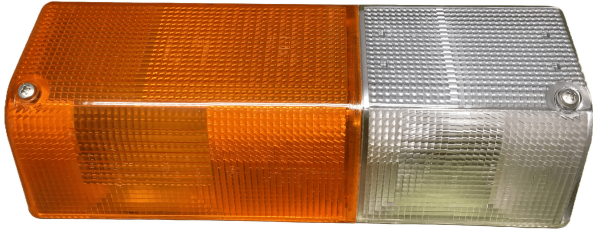

Volvo Articulated Hauler, Front lens

PRODUCT NO.: 1578053

Location: B22D

Condition: New

Brand: Volvo

Description

Suitable for following Volvo Machines: Volvo Articulated Hauler A30 Volvo BM, A30C Volvo, A30C Volvo BM, A35 Volvo BM, A35C Volvo, A40 Volvo, A40 Volvo BM.