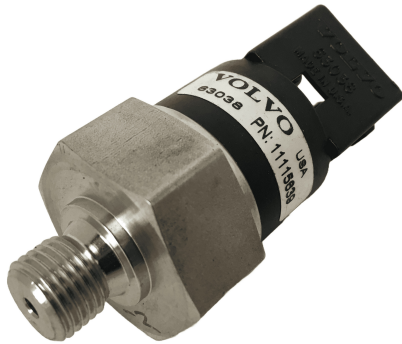

# Volvo Articulated Hauler, Pressure sensor, brake system

---

**PRODUCT NO.:** 11115639

**Location:** B22E

**Condition:** New

**Brand:** Volvo

## Description

Suitable for following Volvo Machines: Volvo Articulated Hauler A40 Volvo.