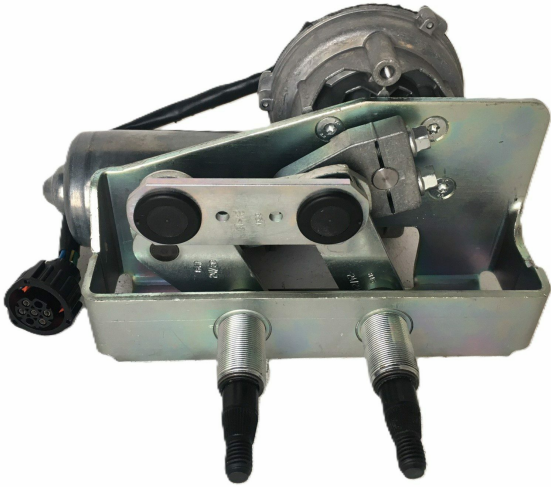

Volvo Wheel Loader, Wiper motor

PRODUCT NO.: 16284726

Location: B31G

Condition: New

Brand: Volvo

Machine: Wheel Loader

Description

Suitable for following Volvo Machines: **Volvo Wheel Loader** L60H, L70H, L90H, L110H, L120H, L150H, L180H, L220H, L260H.