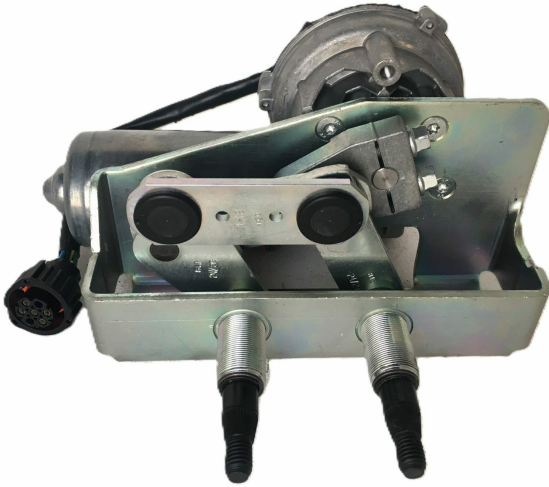

# Volvo Wheel Loader, Wiper motor

---

**PRODUCT NO.:** 16284726

**Location:** B31G

**Condition:** New

**Brand:** Volvo

## Description

Suitable for following Volvo Machines: **Volvo Wheel Loader** L60H, L70H, L90H, L110H, L120H, L150H, L180H, L220H, L260H.