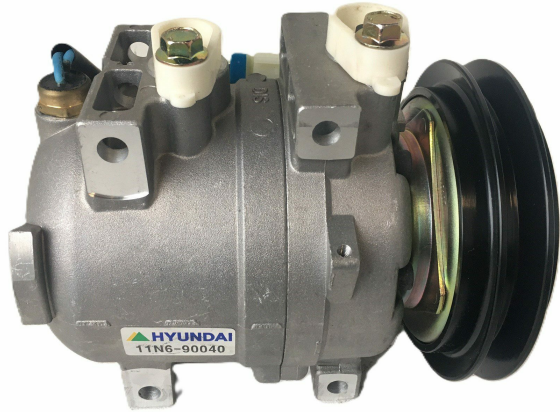

Compressor Assy, Hyundai Wheel loader/Excavator

PRODUCT NO.: 11N6-90040

Location: S29B

Condition: New

Brand: Hyundai

Description

Suitable for following Hyundai Machines **Hyundai Wheel loader** HL740-3ATM, HL740TM-3A, HL730-7, HL730-7A, HL730TM7, HL730TM7A, HL740-3ATM, HL740-7, HL740-7A, HL740TM-3A, HL740TM-7, HL740TM-7A, HL757-7, HL757-7A, HL757TM7, HL757TM7A, HL760-7, HL760-7A, HL780-7A, **Hyundai Excavator** R140W7, R140W7A, R170W7, R170W7A, R200W7, R200W7A, R110-7, R110-7A, R140LC-7, R140LC-7A, R160LC7, R160LC7A, R180LC7, R180LC7A, R210LC7, R210LC7A, R210NLC7, R210NLC7A, R250LC7, R250LC7A, R290LC7, R290LC7A, R320LC7, R320LC7A, R360LC7, R360LC7A, R450LC7, R450LC7A, R500LC7, R500LC7A, R80-7, RC215C7, RC215C7H, R145CR9.