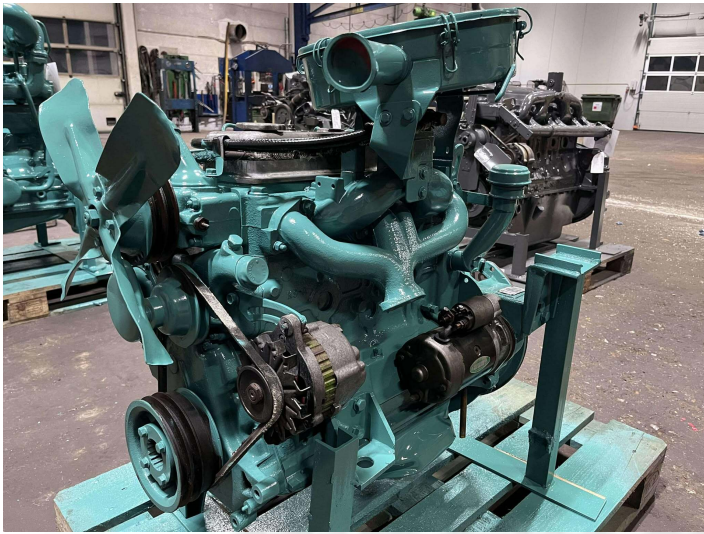

Nissan Diesel SD22PU Engine

PRODUCT NO.: 25484

Serial no.: 148090

Condition: Used

Horsepower: 43 hp

RPM: 2800

Length: 850 mm

Width: 600 mm

Height: 1050 mm

Weight: 300 kg

Brand: Nissan

kW: 32,07

Engine Type: diesel

Description

The Engine is Tested by 3,5 - 4 Bar Oil pressure. 4 Cylinder.

Gallery