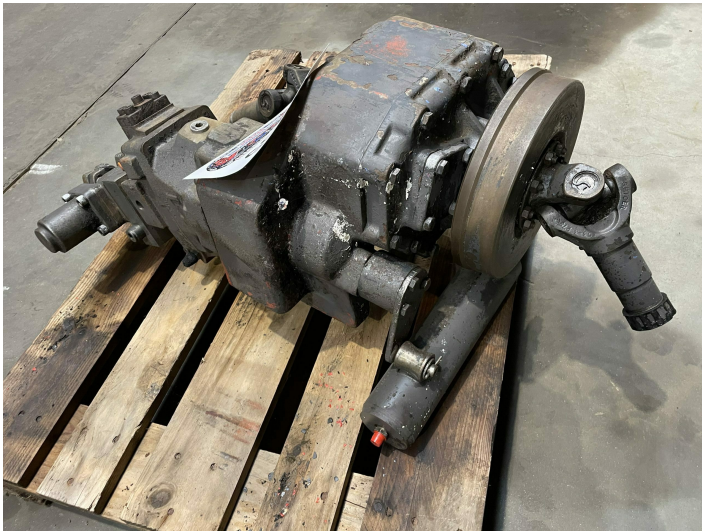

Final drive with hydr. motor fabr. NAF type AK 26 0, complete ex. Volvo EW150

PRODUCT NO.: 25305

Location: 14B

Condition: Used

Length: 950 mm

Width: 500 mm

Height: 500 mm

Weight: 500 kg

Brand: Volvo

Description

Good condition

Gallery