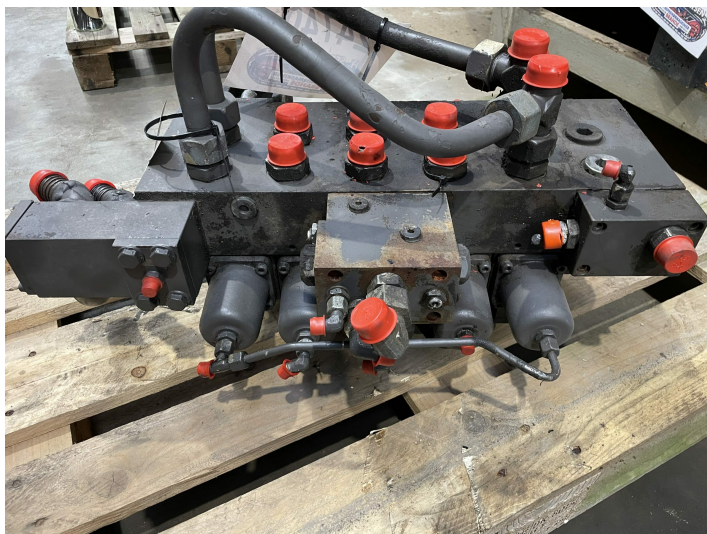

Main valve block, complete ex. Volvo EW150

PRODUCT NO.: 24740

Location: 14B

Condition: Used

Length: 750 mm

Width: 650 mm

Height: 500 mm

Weight: 320 kg

Brand: Volvo

Gallery