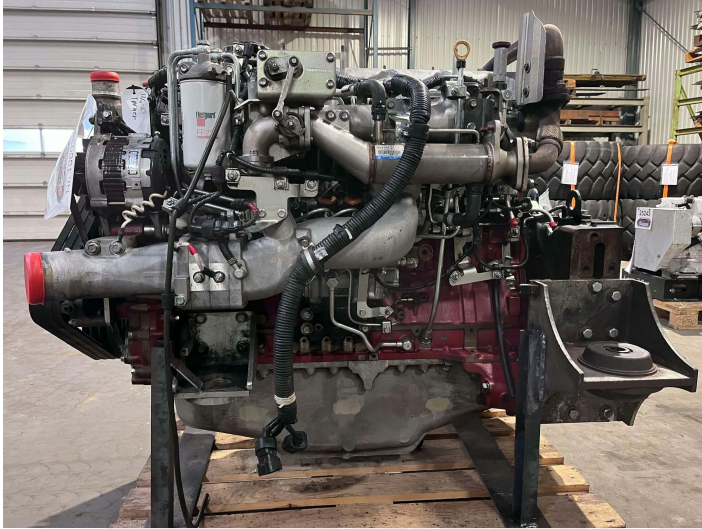

Hino EA-P11C-UP engine ex. New Holland E485B

PRODUCT NO.: 10003936

Serial no.: E13*97/68HA*2004/26*0759*02

Location: 9A

Condition: Used

Horsepower: 345 hp

RPM: 1850

Length: 1500 mm

Width: 1100 mm

Height: 1300 mm

Weight: 1500 kg

Brand: Hino

kW: 257,27

Engine Type: Diesel

Description

Family: 8HMXL10 5PUP. 10520 liter. Very good running.