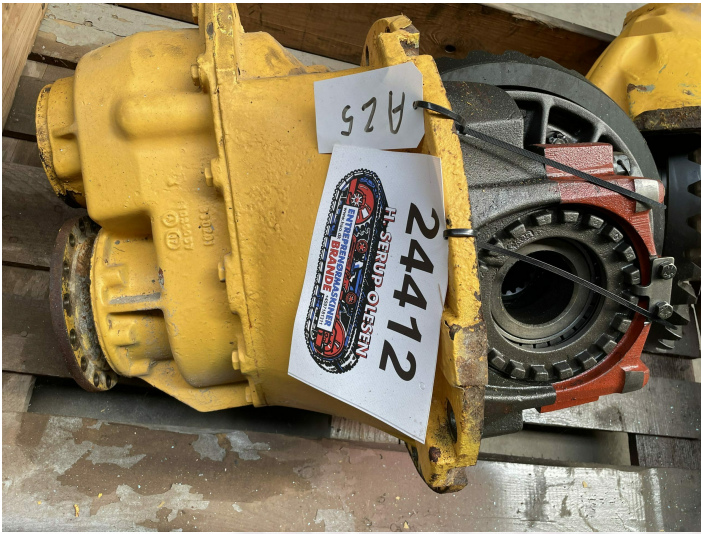

Drive gear set, complete ex. Volvo A25 6x6

PRODUCT NO.: 24412

Location: 12B

Condition: Used

Length: 750 mm

Width: 600 mm

Height: 600 mm

Weight: 500 kg

Brand: Volvo

Description

Good condition

Gallery