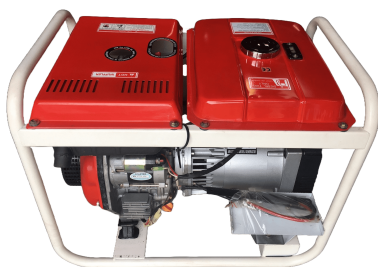

3.3 kW AJ Diesels Type LDG3600CLE Generator

PRODUCT NO.: 25262

Location: K36B

Condition: New

Brand: AJ Diesels

kVA: 3,3

Description

Recoil – & electric start & 12 Liter Tank.

Gallery

MODEL	LDG3600
VOLTAGE	220V
FREQUENCY	50Hz
CONT.AC OUTPUT	3.0Kw
MAX. AC OUTPUT	3.3Kw
POWER FACTOR	1.0

AIR-COOLED DIESEL GENERATOR