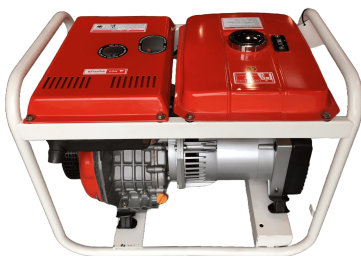

3.3 kW AJ Diesels Type LDG3600CL Generator

PRODUCT NO.: 25260

Location: K36B

Condition: New

Brand: AJ Diesels

kVA: 3,3

Description

Recoil start & 12 Liter Tank.

Gallery

MODEL	LDG3600
VOLTAGE	220V
FREQUENCY	50Hz
CONT.AC OUTPUT	3.0Kw
MAX. AC OUTPUT	3.3Kw
POWER FACTOR	1.0

AIR-COOLED DIESEL GENERATOR