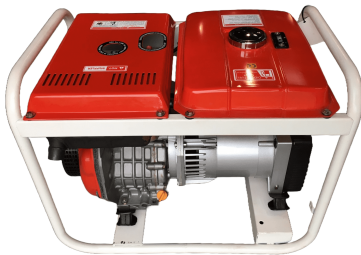

# 3.3 kW AJ Diesels Type LDG3600CL Generator

---

**PRODUCT NO.: 25257**

**Location: K36B**

**Condition: New**

**Brand: AJ Diesels**

**kVA: 3,3**

## Description

Recoil start & 12 Liter Tank.

## Gallery

MODEL	LDG3600
VOLTAGE	220V
FREQUENCY	50Hz
CONT.AC OUTPUT	3.0Kw
MAX. AC OUTPUT	3.3Kw
POWER FACTOR	1.0

**AIR-COOLED DIESEL GENERATOR**