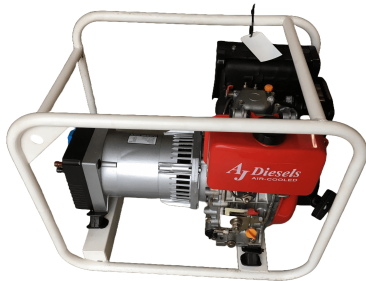

3.3 kW AJ Diesels Type LDG3600C Generator

PRODUCT NO.: 25254

Location: K36A

Condition: New

Brand: AJ Diesels

kVA: 3,3

Description

Recoil start.

Gallery

MODEL	LDG3600
VOLTAGE	220V
FREQUENCY	50Hz
CONT.AC OUTPUT	3.0Kw
MAX. AC OUTPUT	3.3Kw
POWER FACTOR	1.0

AIR-COOLED DIESEL GENERATOR