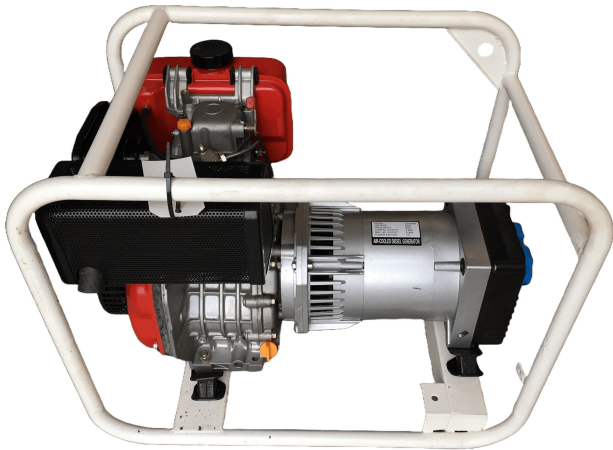

3.3 kW AJ Diesels Type LDG3600C Generator

PRODUCT NO.: 25254

Location: K36A

Condition: New

Brand: AJ Diesels

kVA: 3,3

Description

Recoil start.

Gallery

MODEL	LDG3600
VOLTAGE	220V
FREQUENCY	50Hz
CONT.AC OUTPUT	3.0Kw
MAX. AC OUTPUT	3.3Kw
POWER FACTOR	1.0

AIR-COOLED DIESEL GENERATOR