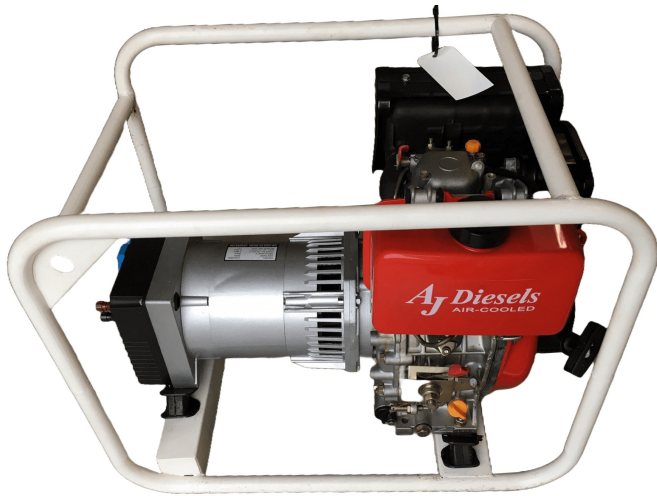

3.3 kW AJ Diesels Type LDG3600C Generator

PRODUCT NO.: 25253

Location: K36A

Condition: New

Brand: AJ Diesels

kVA: 3,3

Description

Recoil start.