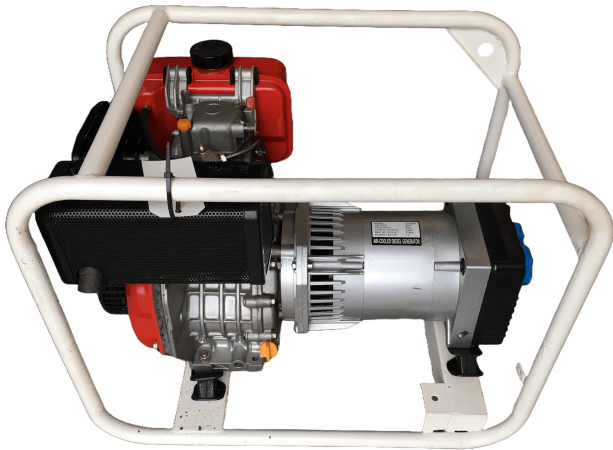

3.3 kW AJ Diesels Type LDG3600C Generator

PRODUCT NO.: 25253

Location: K36A

Condition: New

Brand: AJ Diesels

kVA: 3,3

Description

Recoil start.

Gallery

MODEL	LDG3600
VOLTAGE	220V
FREQUENCY	50Hz
CONT.AC OUTPUT	3.0Kw
MAX. AC OUTPUT	3.3Kw
POWER FACTOR	1.0

AIR-COOLED DIESEL GENERATOR