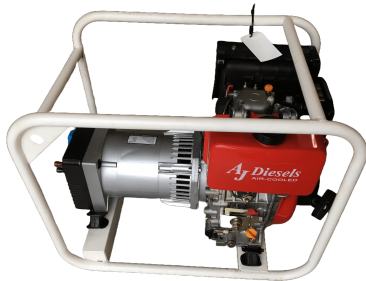

3.3 kW AJ Diesels Type LDG3600C Generator

PRODUCT NO.: 25253

Location: K36A

Condition: New

Brand: AJ Diesels

kVA: 3,3

Description

Recoil start.

Gallery

MODEL	LDG3600
VOLTAGE	220V
FREQUENCY	50Hz
CONT.AC OUTPUT	3.0Kw
MAX. AC OUTPUT	3.3Kw
POWER FACTOR	1.0

AIR-COOLED DIESEL GENERATOR