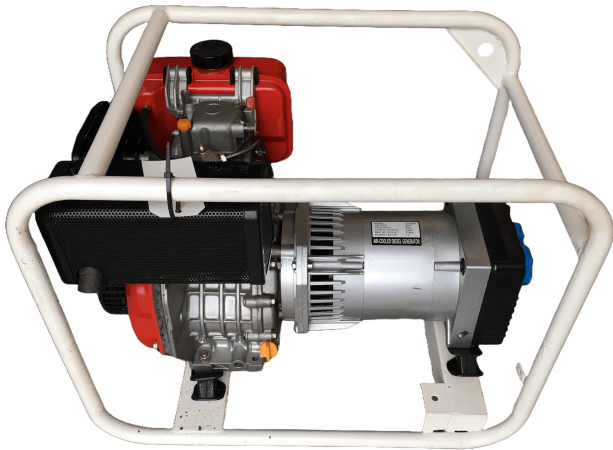

# 3.3 kW AJ Diesels Type LDG3600C Generator

---

**PRODUCT NO.:** 25252

**Location:** K36A

**Condition:** New

**Brand:** AJ Diesels

**kVA:** 3,3

## Description

Recoil start.

## Gallery

MODEL	LDG3600
VOLTAGE	220V
FREQUENCY	50Hz
CONT.AC OUTPUT	3.0Kw
MAX. AC OUTPUT	3.3Kw
POWER FACTOR	1.0

**AIR-COOLED DIESEL GENERATOR**