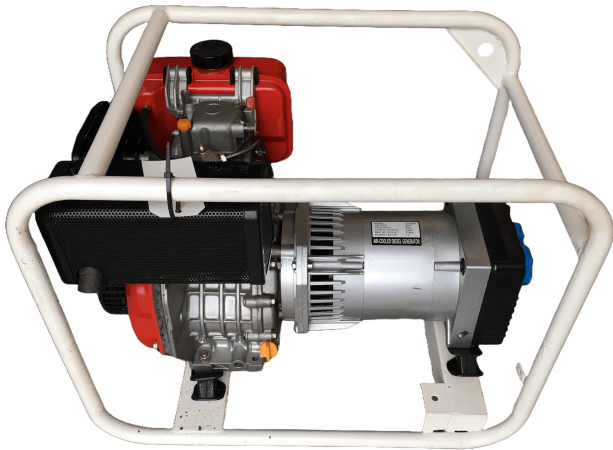

# 3.3 kW AJ Diesels Type LDG3600C Generator

---

**PRODUCT NO.: 25252**

**Location:** K36A

**Condition:** New

**Brand:** AJ Diesels

**kVA:** 3,3

## Description

Recoil start.

## Gallery

MODEL	LDG3600
VOLTAGE	220V
FREQUENCY	50Hz
CONT.AC OUTPUT	3.0Kw
MAX. AC OUTPUT	3.3Kw
POWER FACTOR	1.0

**AIR-COOLED DIESEL GENERATOR**