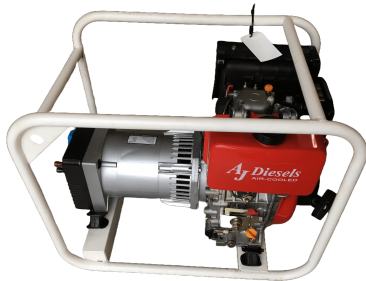

# 3.3 kW AJ Diesels Type LDG3600C Generator

---

**PRODUCT NO.:** 25252

**Location:** K36A

**Condition:** New

**Brand:** AJ Diesels

**kVA:** 3,3

## Description

Recoil start.

## Gallery

MODEL	LDG3600
VOLTAGE	220V
FREQUENCY	50Hz
CONT.AC OUTPUT	3.0Kw
MAX. AC OUTPUT	3.3Kw
POWER FACTOR	1.0

**AIR-COOLED DIESEL GENERATOR**