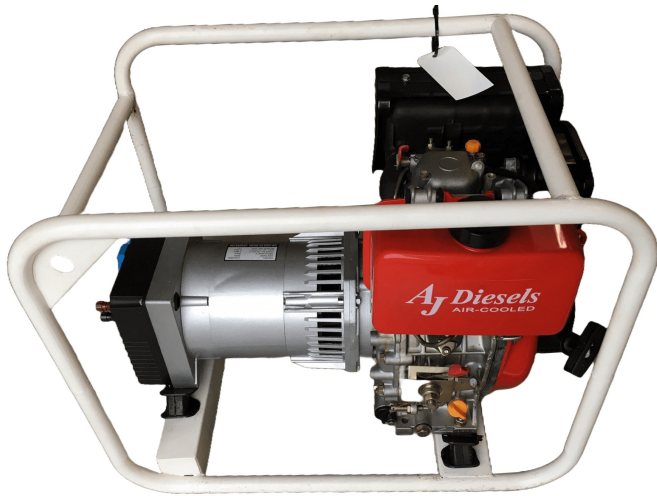

3.3 kW AJ Diesels Type LDG3600C Generator

PRODUCT NO.: 25252

Location: K36A

Condition: New

Brand: AJ Diesels

kVA: 3,3

Description

Recoil start.