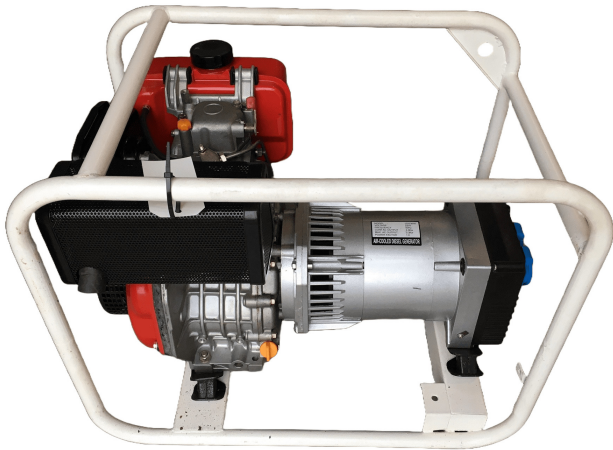

3.3 kW AJ Diesels Type LDG3600C Generator

PRODUCT NO.: 25251

Location: K36A

Condition: New

Brand: AJ Diesels

kVA: 3,3

Description

Recoil start.

Gallery

MODEL	LDG3600
VOLTAGE	220V
FREQUENCY	50Hz
CONT.AC OUTPUT	3.0Kw
MAX. AC OUTPUT	3.3Kw
POWER FACTOR	1.0

AIR-COOLED DIESEL GENERATOR