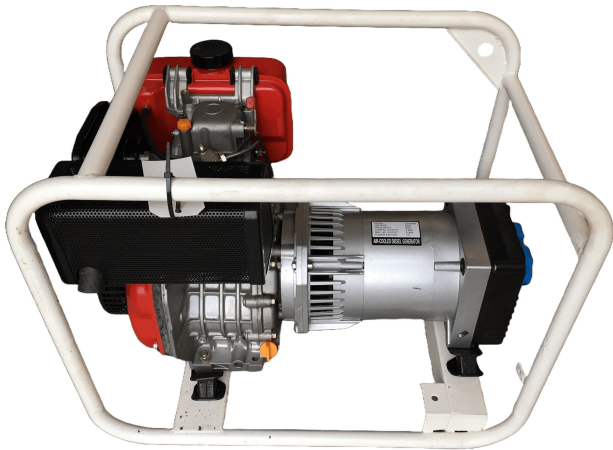

3.3 kW AJ Diesels Type LDG3600C Generator

PRODUCT NO.: 25250

Location: K36A

Condition: New

Brand: AJ Diesels

kVA: 3,3

Description

Recoil start.

Gallery

MODEL	LDG3600
VOLTAGE	220V
FREQUENCY	50Hz
CONT.AC OUTPUT	3.0Kw
MAX. AC OUTPUT	3.3Kw
POWER FACTOR	1.0

AIR-COOLED DIESEL GENERATOR