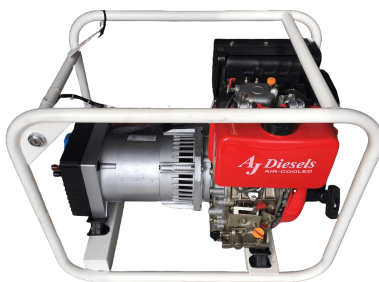

# 3.3 kW AJ Diesels Type LDG3600CE Generator

---

**PRODUCT NO.:** 25231

**Location:** K34A

**Condition:** New

**Length:** 680 mm

**Width:** 455 mm

**Height:** 545 mm

**Weight:** 65 kg

**Brand:** AJ Diesels

**kVA:** 3,3

## Description

Recoil – & electric start.

## Gallery

MODEL	LDG3600
VOLTAGE	220V
FREQUENCY	50Hz
CONT.AC OUTPUT	3.0kw
MAX. AC OUTPUT	3.3kw
POWER FACTOR	1.0

**AIR-COOLED DIESEL GENERATOR**