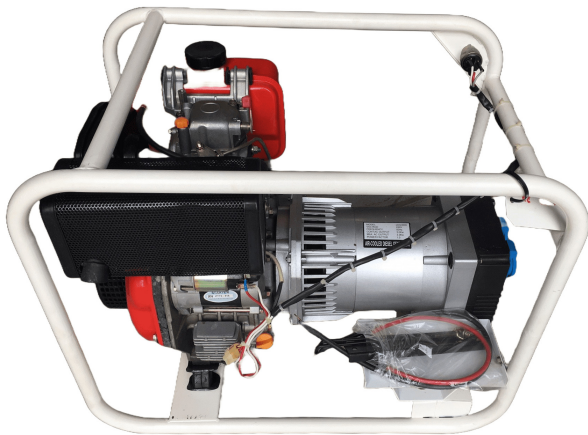

# 3.3 kW AJ Diesels Type LDG3600CE Generator

---

**PRODUCT NO.:** 25231

**Location:** K34A

**Condition:** New

**Length:** 680 mm

**Width:** 455 mm

**Height:** 545 mm

**Weight:** 65 kg

**Brand:** AJ Diesels

**kVA:** 3,3

## Description

Recoil – & electric start.

## Gallery

MODEL	LDG3600
VOLTAGE	220V
FREQUENCY	50Hz
CONT.AC OUTPUT	3.0kw
MAX. AC OUTPUT	3.3kw
POWER FACTOR	1.0

**AIR-COOLED DIESEL GENERATOR**