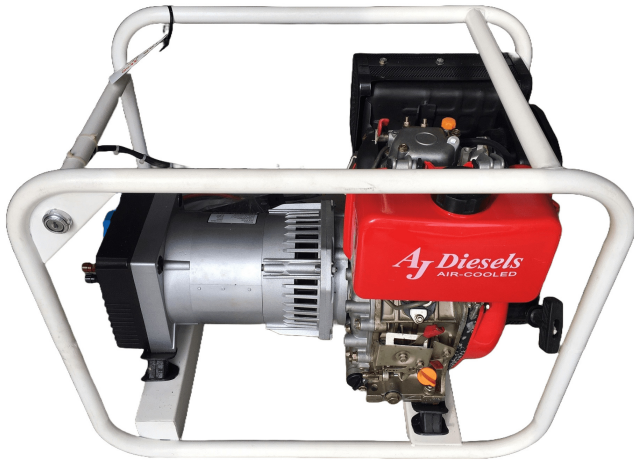

3.3 kW AJ Diesels Type LDG3600CE Generator

PRODUCT NO.: 25231

Location: K34A

Condition: New

Length: 680 mm

Width: 455 mm

Height: 545 mm

Weight: 65 kg

Brand: AJ Diesels

kVA: 3,3

Description

Recoil – & electric start.

Gallery

MODEL	LDG3600
VOLTAGE	220V
FREQUENCY	50Hz
CONT.AC OUTPUT	3.0kw
MAX. AC OUTPUT	3.3kw
POWER FACTOR	1.0
AIR-COOLED DIESEL GENERATOR	