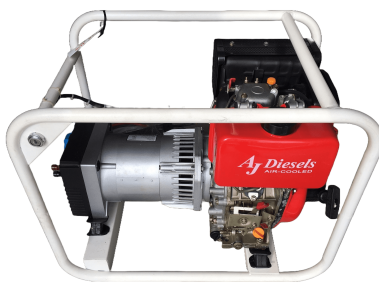

3.3 kW AJ Diesels Type LDG3600CE Generator

PRODUCT NO.: 25230

Location: K34A

Condition: New

Length: 680 mm

Width: 455 mm

Height: 545 mm

Weight: 64 kg

Brand: AJ Diesels

kVA: 3,3

Description

Recoil – & electric start.

Gallery

MODEL	LDG3600
VOLTAGE	220V
FREQUENCY	50Hz
CONT.AC OUTPUT	3.0kw
MAX. AC OUTPUT	3.3kw
POWER FACTOR	1.0

AIR-COOLED DIESEL GENERATOR