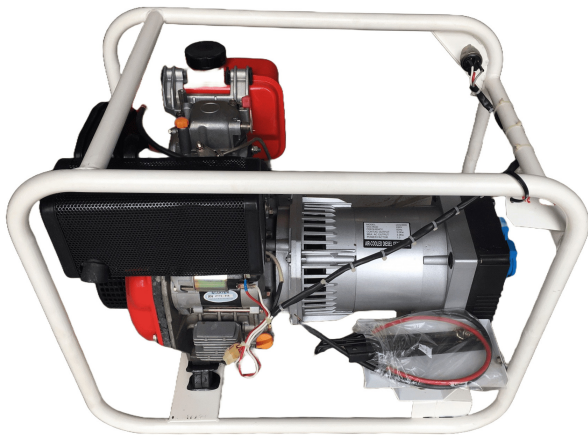

3.3 kW AJ Diesels Type LDG3600CE Generator

PRODUCT NO.: 25230

Location: K34A

Condition: New

Length: 680 mm

Width: 455 mm

Height: 545 mm

Weight: 64 kg

Brand: AJ Diesels

kVA: 3,3

Description

Recoil – & electric start.

Gallery

MODEL	LDG3600
VOLTAGE	220V
FREQUENCY	50Hz
CONT.AC OUTPUT	3.0kw
MAX. AC OUTPUT	3.3kw
POWER FACTOR	1.0

AIR-COOLED DIESEL GENERATOR