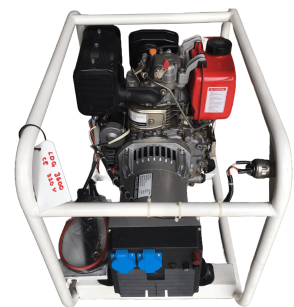

3.3 kW AJ Diesels Type LDG3600CE Generator

PRODUCT NO.: 25230

Location: K34A

Condition: New

Length: 680 mm

Width: 455 mm

Height: 545 mm

Weight: 64 kg

Brand: AJ Diesels

kVA: 3,3

Description

Recoil – & electric start.

Gallery

MODEL	LDG3600
VOLTAGE	220V
FREQUENCY	50Hz
CONT.AC OUTPUT	3.0kw
MAX. AC OUTPUT	3.3kw
POWER FACTOR	1.0

AIR-COOLED DIESEL GENERATOR