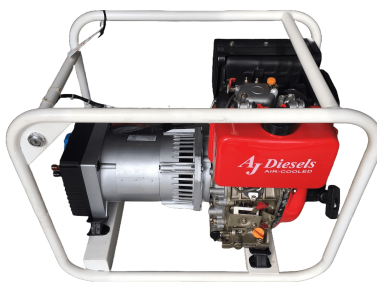

3.3 kW AJ Diesels Type LDG3600CE Generator

PRODUCT NO.: 25229

Location: K34A

Condition: New

Length: 680 mm

Width: 455 mm

Height: 545 mm

Weight: 65 kg

Brand: AJ Diesels

kVA: 3,3

Description

Recoil – & electric start.

Gallery

MODEL	LDG3600
VOLTAGE	220V
FREQUENCY	50Hz
CONT.AC OUTPUT	3.0kw
MAX. AC OUTPUT	3.3kw
POWER FACTOR	1.0

AIR-COOLED DIESEL GENERATOR