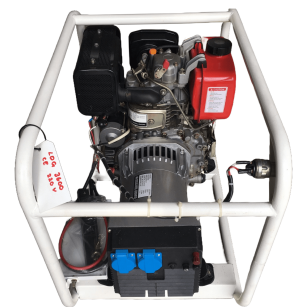

3.3 kW AJ Diesels Type LDG3600CE Generator

PRODUCT NO.: 25229

Location: K34A

Condition: New

Length: 680 mm

Width: 455 mm

Height: 545 mm

Weight: 65 kg

Brand: AJ Diesels

kVA: 3,3

Description

Recoil – & electric start.

Gallery

MODEL	LDG3600
VOLTAGE	220V
FREQUENCY	50Hz
CONT.AC OUTPUT	3.0kw
MAX. AC OUTPUT	3.3kw
POWER FACTOR	1.0

AIR-COOLED DIESEL GENERATOR