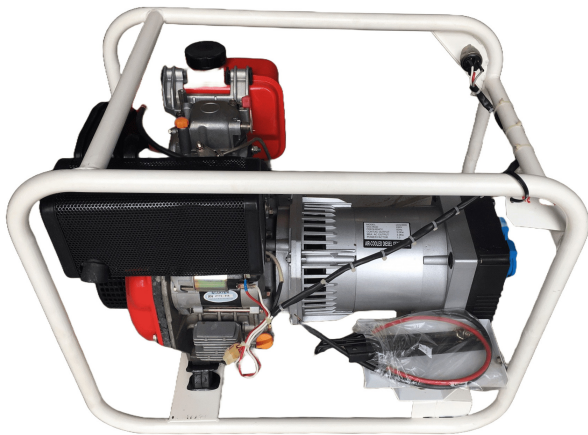

3.3 kW AJ Diesels Type LDG3600CE Generator

PRODUCT NO.: 25229

Location: K34A

Condition: New

Length: 680 mm

Width: 455 mm

Height: 545 mm

Weight: 65 kg

Brand: AJ Diesels

kVA: 3,3

Description

Recoil – & electric start.

Gallery

MODEL	LDG3600
VOLTAGE	220V
FREQUENCY	50Hz
CONT.AC OUTPUT	3.0kw
MAX. AC OUTPUT	3.3kw
POWER FACTOR	1.0

AIR-COOLED DIESEL GENERATOR