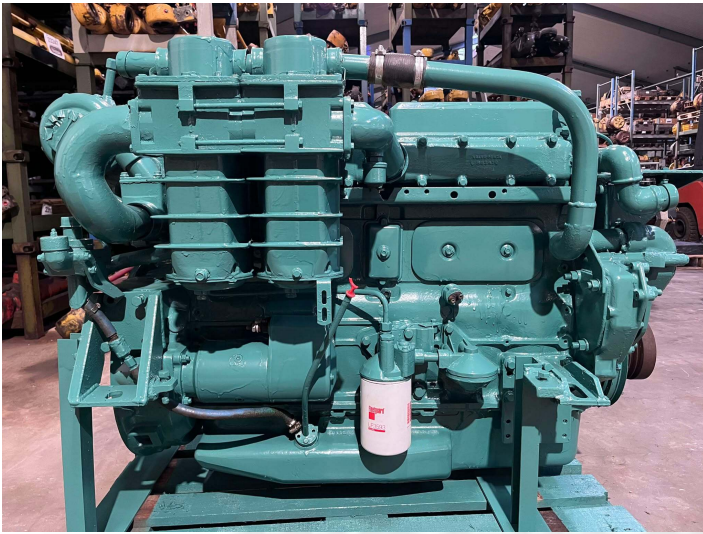

# Volvo TAMD72 engine

**PRODUCT NO.:** 10003917

**Serial no.:** 028\*64431

**Location:** 14B

**Condition:** Used

**Length:** 1500 mm

**Width:** 950 mm

**Height:** 1250 mm

**Weight:** 1100 kg

**Brand:** Volvo

**Engine Type:** Diesel

## Description

The Engine is tested by 4,5 – 6 Bars of Oil pressure.