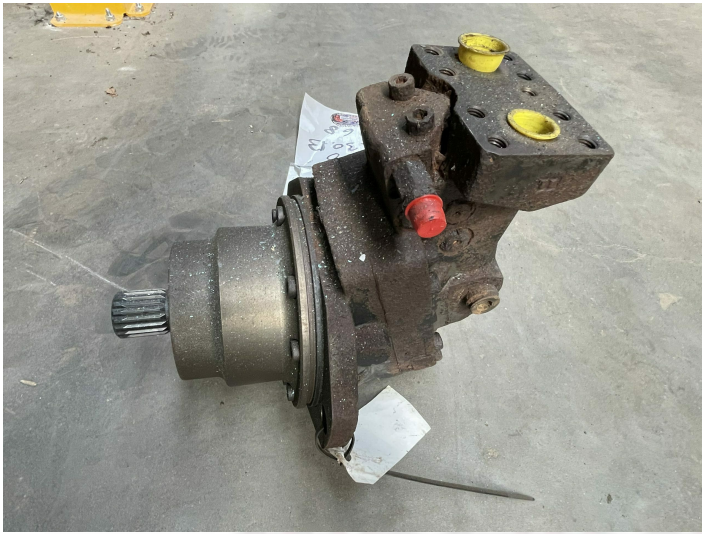

Travel motor ex. Volvo EC230B

PRODUCT NO.: 17802

Location: 15A

Condition: Used

Brand: Volvo

Description

Part no. 3796557

Gallery