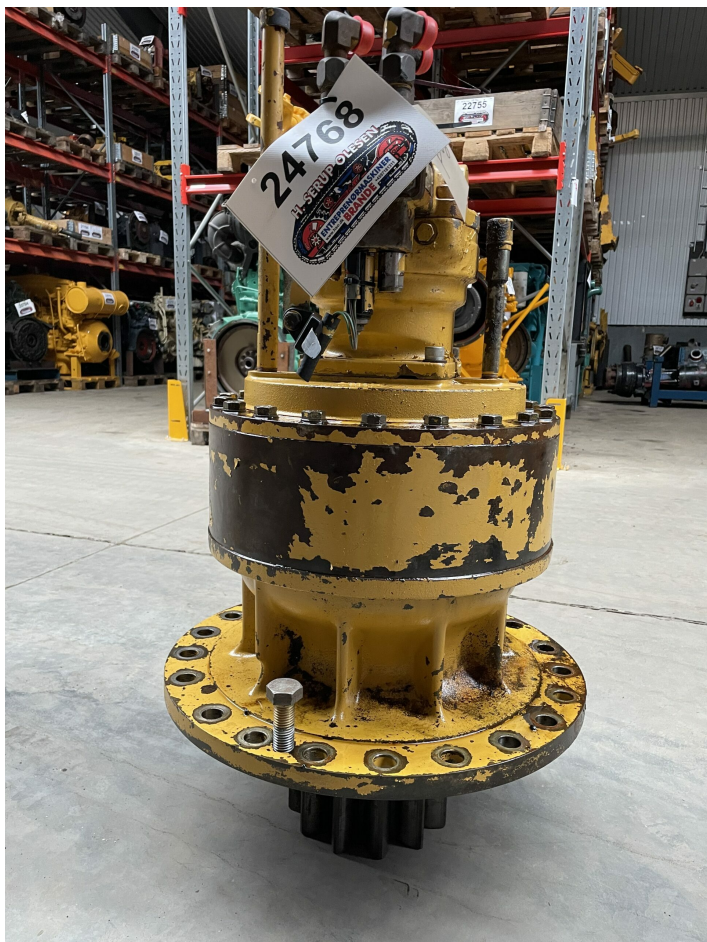

Swing gear, complete ex. Cat 330

PRODUCT NO.: 24768

Location: 14A

Condition: Used

Length: 700 mm

Width: 700 mm

Height: 1100 mm

Weight: 600 kg

Brand: Cat

Description

Part no. OR-8640 Good condition

Gallery