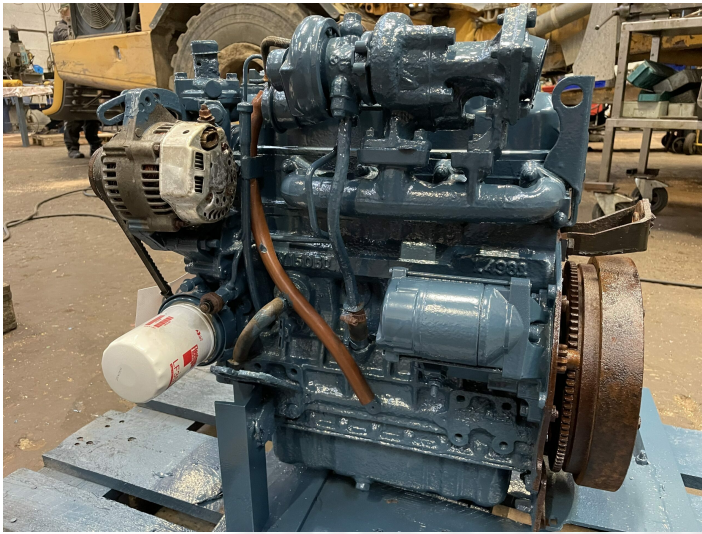

# Kubota V1505D engine

**PRODUCT NO.:** 25238

**Serial no.:** G3684

**Location:** 13B

**Condition:** Used

**Length:** 600 mm

**Width:** 450 mm

**Height:** 800 mm

**Weight:** 200 kg

**Brand:** Kubota

**Engine Type:** Diesel

## Description

12 volt. Engine code 11081. Tested OK. Oil pressure: 4.0 - 5.5 bar. Good running.